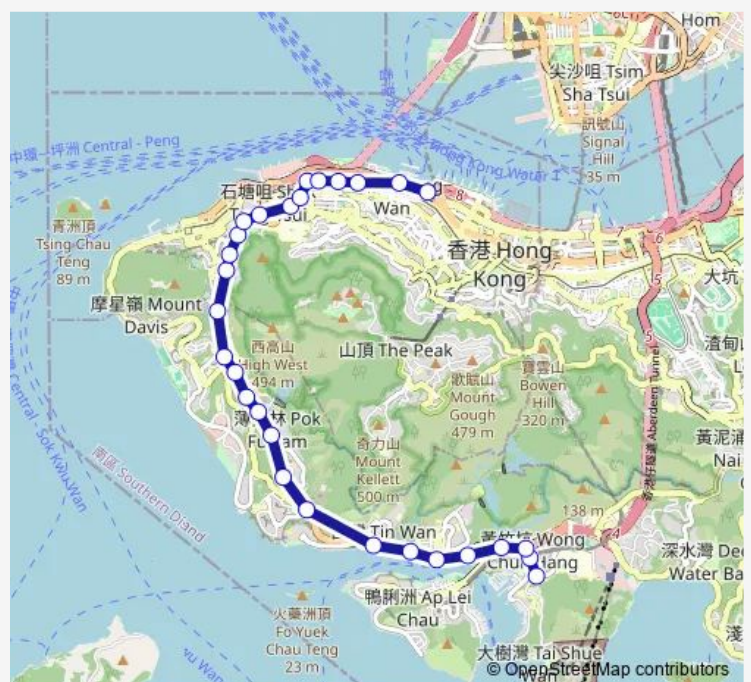

[Ctb] Pokfield Road, POK FU LAM Road

[Ctb] POK FU LAM Playground, POK FU LAM Road

Route schedule

[Ctb] Central (Rumsey Street)[Kmb] Central (Rumsey ST) BUS Terminus — [Ctb] Wong Chuk Hang (NAM Long Shan)

Stops: 29

Trip Duration: 0 hour 43 min

71 — Wong Chuk Hang - Central (Rumsey Street)

[Ctb] Hkcccu POK FU LAM Road Cemetery, POK FU LAM Road

[Ctb] Queen Mary Hospital, POK FU LAM Road

[Ctb] Ebenezer School, POK FU LAM Road