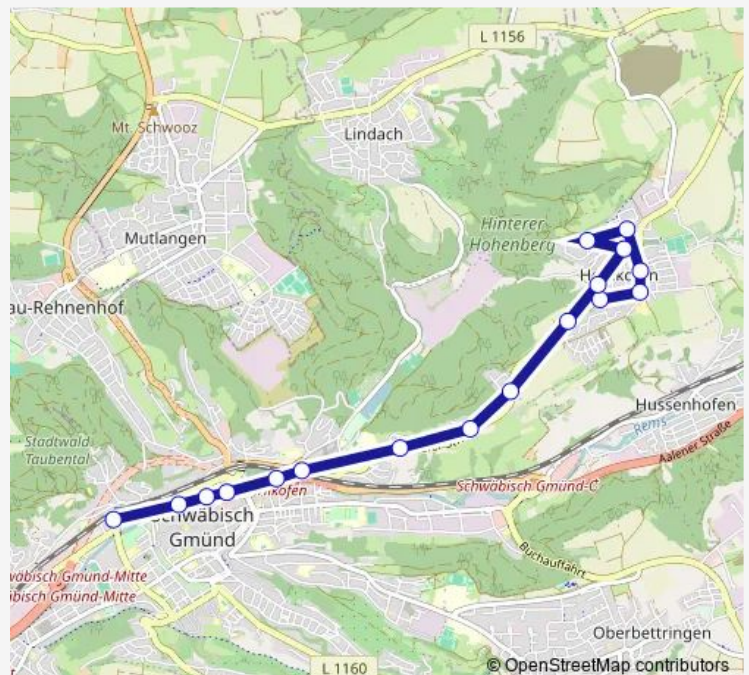

Wednesday 06:56

Thursday 06:56

Friday 06:56

Saturday —

Sunday —

Route info

Direction: Herlikofen, Am Limes

Stops: 14

Trip Duration: 0 hour 22 min

Direction

Herlikofen, Am Limes — GD, Bahnhof

15 stops

[Open route schedule](#)

Herlikofen, Am Limes

Herlikofen, Th.-Heuss-Schule

Herlikofen, Kerkerstr.