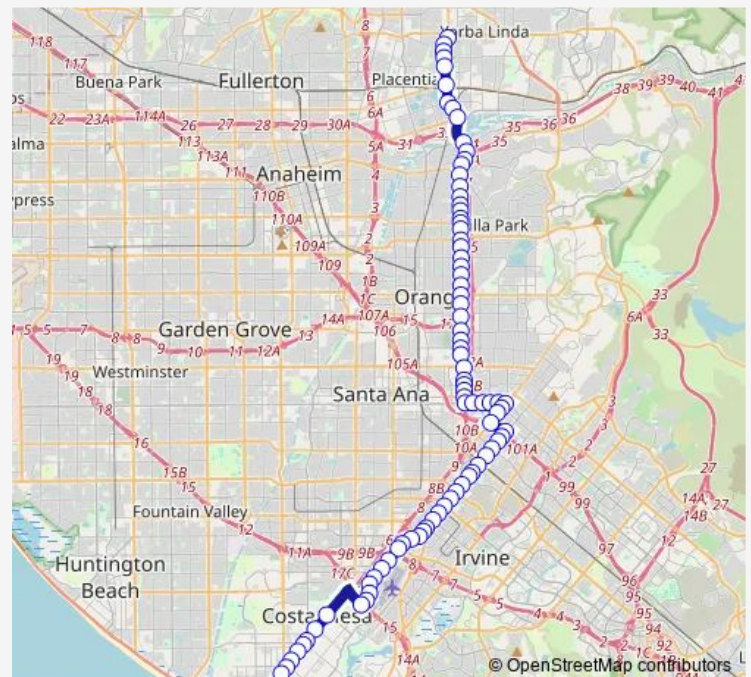

RED Hill-Airport Loop

### Route schedule

SUPERIOR-PLACENTIA — Rose-Yorba Linda

Monday 05:25-20:43

Tuesday 05:25-20:43

Wednesday 05:25-20:43

Thursday 05:25-20:43

Friday 05:25-20:43

Saturday 05:56-20:12

### Route info

Direction: SUPERIOR-PLACENTIA

Stops: 86

Trip Duration: 1 hour 35 min

71 — Yorba Linda - Newport Beach

RED Hill-Main

RED Hill-SKY Park North

RED Hill-Macarthur