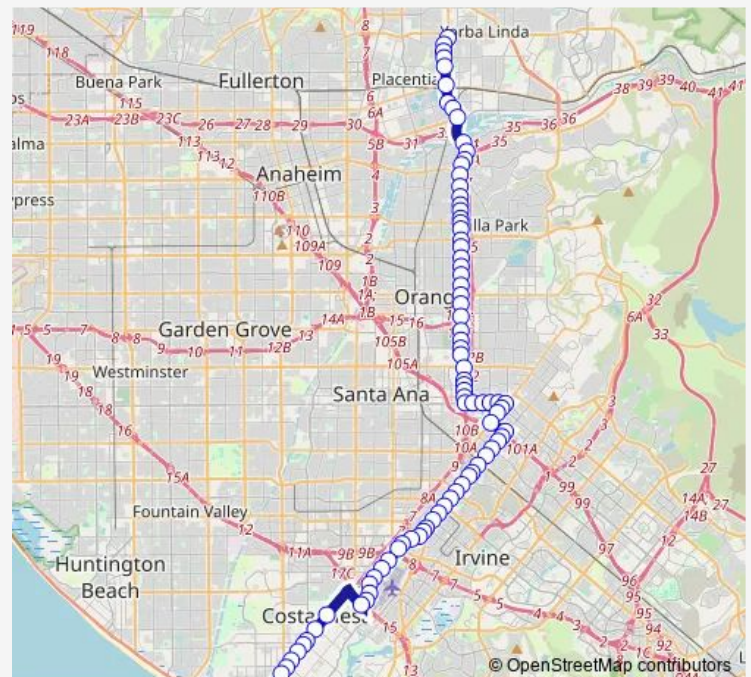

RED Hill-Paularino

RED Hill-Mccormick

RED Hill-Airport Loop

Route schedule

Superior-Placentia — Rose-Yorba Linda

Monday 05:25-21:06

Tuesday 05:25-21:06

Wednesday 05:25-21:06

Thursday 05:25-21:06

Friday 05:25-21:06

Saturday 05:56-20:12

Sunday 05:46-18:59

Route info

Direction: Superior-Placentia

Stops: 86

Trip Duration: 1 hour 35 min

71 — Yorba Linda - Newport Beach

RED Hill-Main

RED Hill-SKY Park North

RED Hill-Macarthur

RED Hill-Reynolds

RED Hill-Mcgaw

RED Hill-Alton

RED Hill-Deere