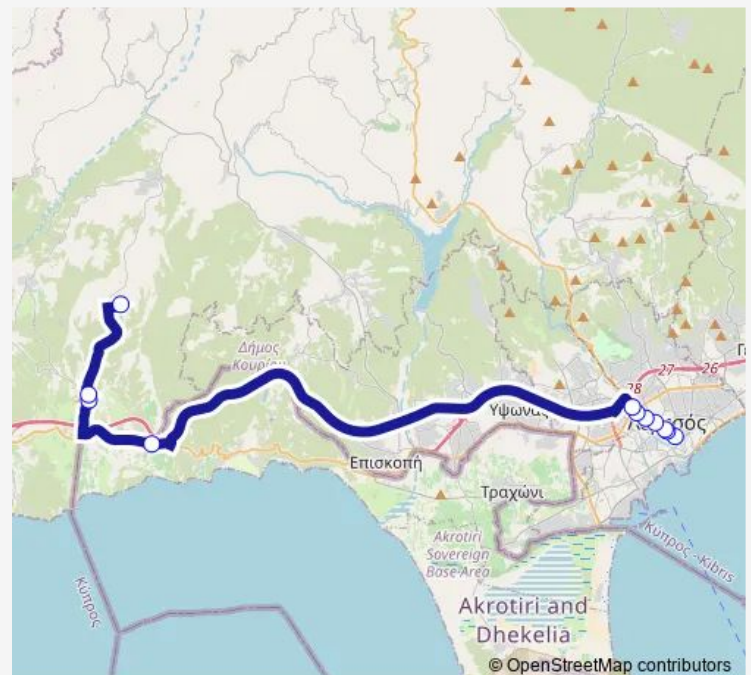

Paramali 1

Gialousas Ave. - 2nd Avdimou 1

Avdimou Health Centre

Prastio Avdimou

Route schedule

Emel Bus Station Leontiou A' — Prastio Avdimou

Monday —

Tuesday —

Wednesday 07:50-16:00

Thursday —

Friday 07:50-16:00

Saturday —

Sunday —

Route info

Direction: Emel Bus Station Leontiou A'

Stops: 11

Trip Duration: 0 hour 59 min

Direction

Prastio Avdimou — Emel Bus Station Leontiou A´

13 stops

[Open route schedule](#)

Prastio Avdimou

Avdimou Health Centre

Gialousas Ave. - 2nd Avdimou 2