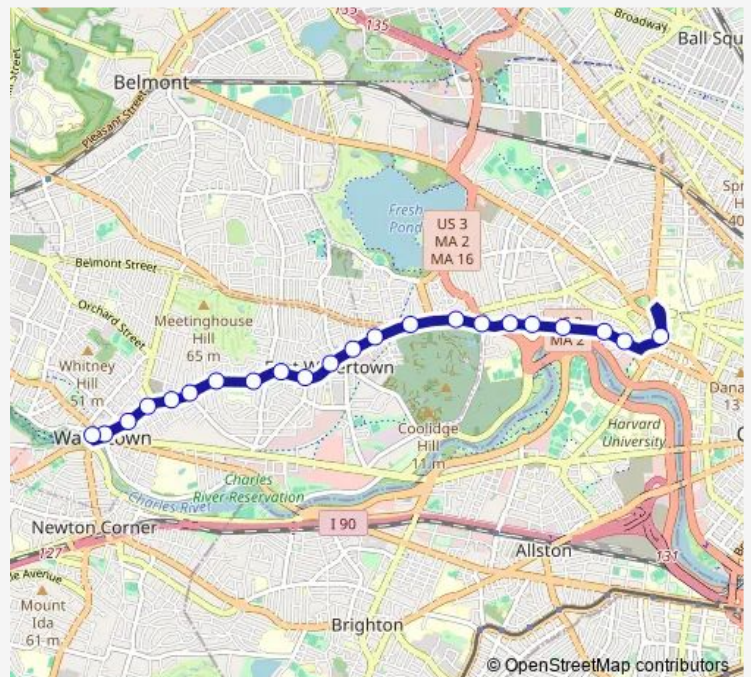

Mt Auburn St @ Coolidge Ave

Mt Auburn St opp Traill St

Mt Auburn St @ Mt Auburn Hospital

Mt Auburn St opp Sparks St

Mt Auburn St @ Brewer St

Mt Auburn St @ University Rd

Eliot St @ Bennett St

Route schedule

Aberdeen Ave @ Mt Auburn St — Eliot St @ Bennett St

Monday 15:35-18:09

Tuesday 15:35-18:09

Wednesday 15:35-18:09

Thursday 15:35-18:09

Friday 15:35-18:09

Saturday —

Sunday —

Route info

Direction: Aberdeen Ave @ Mt Auburn St

Stops: 9

Trip Duration: 0 hour 10 min

Direction

Watertown Sq Terminal — Harvard

22 stops

[Open route schedule](#)

Stops: 22

Trip Duration: 0 hour 20 min

Direction

Mt Auburn St @ Story St — Aberdeen Ave @ Mt Auburn St

8 stops

[Open route schedule](#)

Mt Auburn St @ Story St

Mt Auburn St @ Ash St