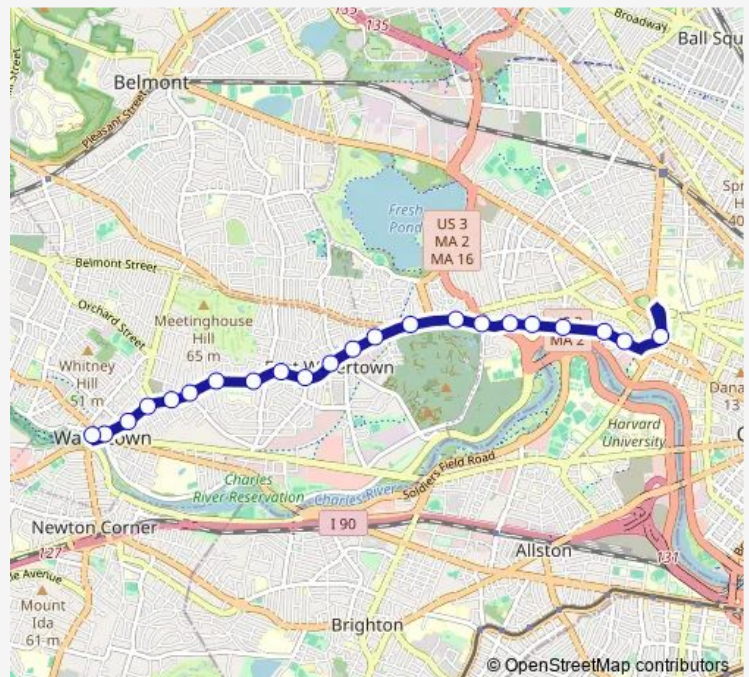

Mt Auburn St @ Coolidge Ave

Mt Auburn St opp Traill St

Mt Auburn St @ Mt Auburn Hospital

Mt Auburn St opp Sparks St

Mt Auburn St @ Brewer St

Mt Auburn St @ University Rd

Eliot St @ Bennett St

Route schedule

Aberdeen Ave @ Mt Auburn St — Eliot St @ Bennett St

Monday 15:35-18:09

Tuesday 15:35-18:09

Wednesday 15:35-18:09

Thursday 15:35-18:09

Friday 15:35-18:09

Saturday —

Sunday —

Route info

Direction: Aberdeen Ave @ Mt Auburn St

Stops: 9

Trip Duration: 0 hour 11 min

Direction

Watertown Sq Terminal — Harvard

22 stops

[Open route schedule](#)

Stops: 22

Trip Duration: 0 hour 19 min

Direction

Mt Auburn St @ Story St — Aberdeen Ave @ Mt Auburn St

8 stops

[Open route schedule](#)

Mt Auburn St @ Story St

Mt Auburn St @ Ash St