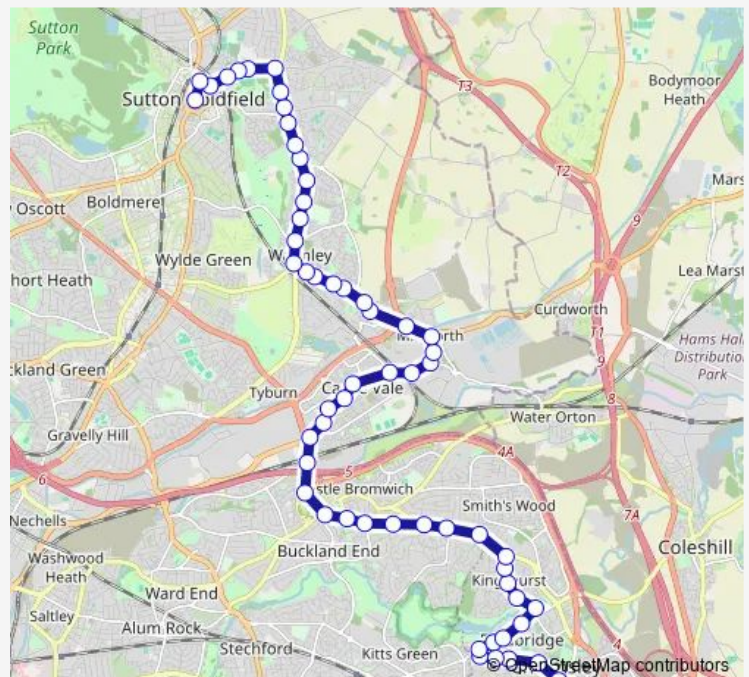

The Green

Southwood Avenue

Heathland Avenue

Route schedule

Chelmsley Interchange — Sutton Library

Monday 05:14-23:10

Tuesday 05:14-23:10

Wednesday 05:14-23:10

Thursday 05:14-23:10

Friday 05:14-23:10

Saturday 05:50-23:10

Sunday 08:20-20:20

Route info

Direction: Chelmsley Interchange

Stops: 57

Trip Duration: 0 hour 48 min

71 — Sutton Coldfield - Chelmsley Wood via Castle Vale **BusMaps**

Berrandale Gardens

Tameside Drive

Avery Croft

Drem Croft

Round Moor Walk

Watton Green

Merlin Way

Friday 05:32-23:10

Saturday 06:10-23:10

Sunday 09:20-21:20

Route info

Direction: Gracechurch Centre

Stops: 54

Trip Duration: 0 hour 51 min

St Cuthberts Place