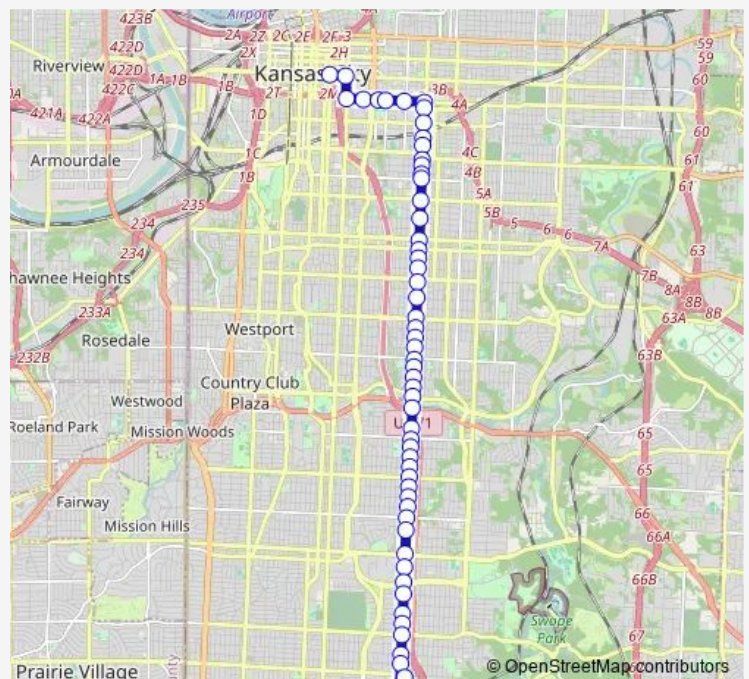

ON Prospect AT 55th Northbound Farside

ON Prospect AT 54th Northbound

ON Prospect AT 53rd Nb

ON Prospect AT 52nd Northbound

ON Prospect AT 51st Northbound

ON Prospect AT 50th Northbound

Route schedule

ON Prospect AT 75th Transit Center Northbound — East Village - BAY I

Monday 04:46-16:41

Tuesday 04:46-16:41

Wednesday 04:46-16:41

Thursday 04:46-16:41

Friday 04:46-16:41

Saturday 05:07-19:07

Sunday 05:15-19:15

Route info

Direction: ON Prospect AT 75th Transit Center Northbound

Stops: 55

Trip Duration: 0 hour 39 min

71 — Prospect

ON Prospect AT Swope Pkwy Northbound

ON Prospect AT Cleaver II Blvd Nb

ON Prospect AT 46th Northbound

ON Prospect AT 45th Northbound

ON Prospect AT 44th Northbound

ON Prospect AT 43rd Northbound

ON Prospect AT 42nd Northbound

ON Prospect AT 41st Northbound

ON Prospect AT 40th Northbound

ON Prospect AT 39th Northbound Farside