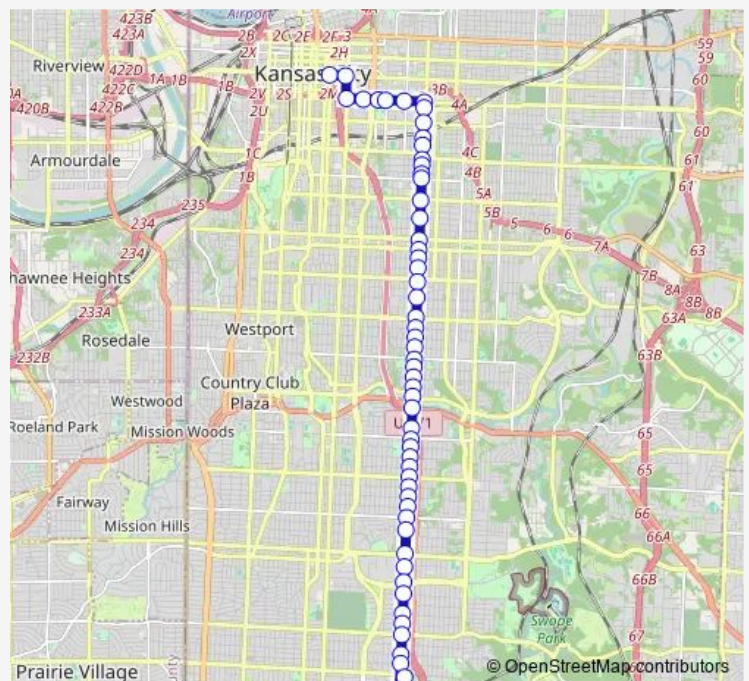

ON Prospect AT 55th Northbound Farside

ON Prospect AT 54th Northbound

ON Prospect AT 53rd Nb

ON Prospect AT 52nd Northbound

ON Prospect AT 51st Northbound

ON Prospect AT 50th Northbound

Route schedule

ON Prospect AT 75th Transit Center Northbound — East Village - BAY K

Monday 04:46-16:41

Tuesday 04:46-16:41

Wednesday 04:46-16:41

Thursday 04:46-16:41

Friday 04:46-16:41

Saturday 05:07-19:07

Sunday 05:15-19:15

Route info

Direction: ON Prospect AT 75th Transit Center Northbound

Stops: 55

Trip Duration: 0 hour 39 min

71 — Prospect

ON Prospect AT Swope Pkwy Northbound

ON Prospect AT Cleaver II Blvd Nb

ON Prospect AT 46th Northbound

ON Prospect AT 45th Northbound

ON Prospect AT 44th Northbound

ON Prospect AT 43rd Northbound

ON Prospect AT 42nd Northbound

ON Prospect AT 41st Northbound

ON Prospect AT 40th Northbound

ON Prospect AT 39th Northbound Farside