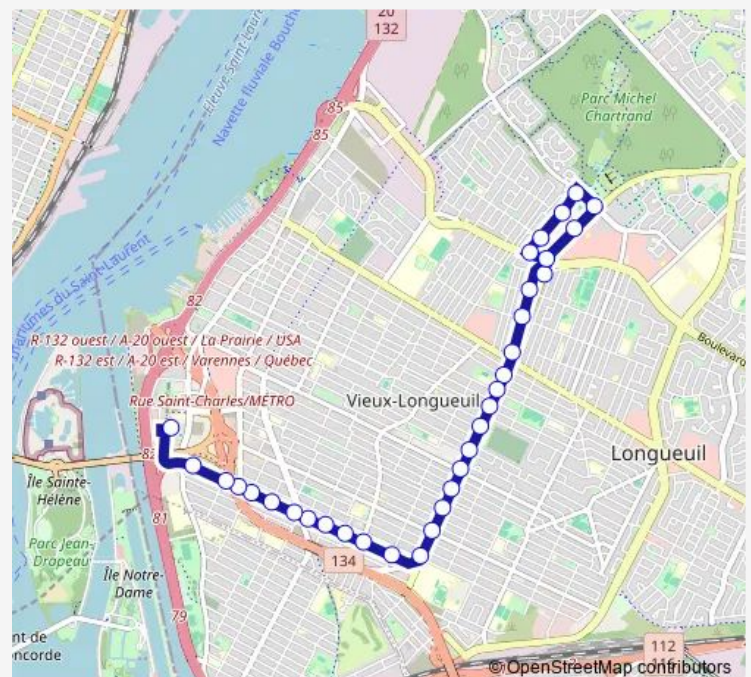

### Route schedule

Terminus Longueuil — Curé-Poirier E. / Kent

Monday	05:24-01:00 <sup>+1</sup>
Tuesday	05:24-01:00 <sup>+1</sup>
Wednesday	05:24-01:00 <sup>+1</sup>
Thursday	05:24-01:00 <sup>+1</sup>
Friday	05:24-01:00 <sup>+1</sup>
Saturday	06:00-01:30 <sup>+1</sup>
Sunday	06:00-00:30 <sup>+1</sup>

### Route info

Direction: Terminus Longueuil

Stops: 26

Trip Duration: 0 hour 20 min

71 — Curé-Poirier

BusMaps

Curé-Poirier O. / ch. de Chambly

Curé-Poirier E. / ch. de Chambly

## Route info

Direction: Curé-Poirier E. / Kent

Stops: 33

Trip Duration: 0 hour 24 min

La Fayette / Franquelin

967 La Fayette

La Fayette / Benjamin-Constant

La Fayette / Goupil