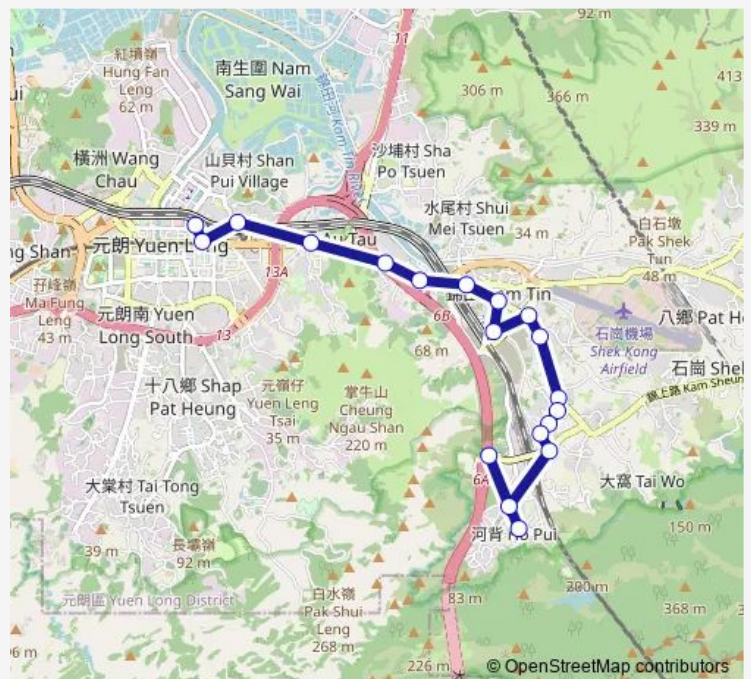

Yuen Long TAI Hang Street, Near TAI Hang Building Block B — Shek WU Tong (HO PUI) Minibus Terminus

Monday	05:30
Tuesday	05:30
Wednesday	05:30
Thursday	05:30
Friday	05:30
Saturday	05:30
Sunday	05:30

**Route info**

Direction: Yuen Long TAI Hang Street, Near TAI Hang Building Block B

Stops: 19

Trip Duration: 0 hour 28 min

Shek TIN Road, Near PAT Heung TIN SAM Tsuen Village Office

PAT Heung Road, Near PAT Heung Road Sitting-OUT Area