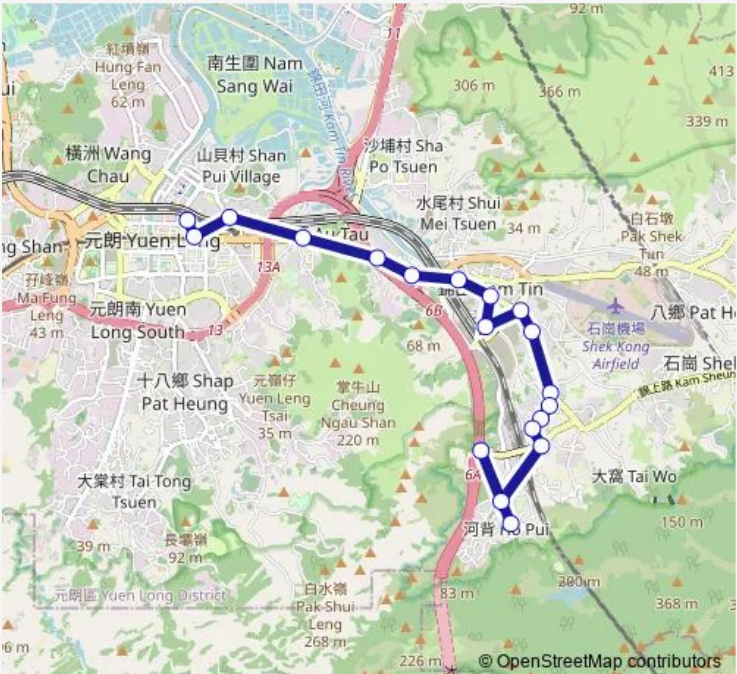

Route schedule
 YUEN LONG TAI HANG STREET, NEAR TAI HANG BUILDING BLOCK B — SHEK WU TONG (HO PUI) MINIBUS TERMINUS

Monday	05:30
Tuesday	05:30
Wednesday	05:30
Thursday	05:30
Friday	05:30
Saturday	05:30
Sunday	05:30

Route info

Direction: YUEN LONG TAI HANG STREET, NEAR TAI HANG BUILDING BLOCK B

Stops: 19

Trip Duration: 0 hour 28 min

SHEK TIN ROAD, NEAR PAT HEUNG TIN SAM TSUEN
VILLAGE OFFICE

PAT HEUNG ROAD, NEAR PAT HEUNG ROAD SIT-
TING-OUT AREA

Monday 06:00

Tuesday 06:00

Wednesday 06:00

Thursday 06:00

Friday 06:00

Saturday 06:00

Sunday 06:00

Route info

Direction: SHEK WU TONG (HO PUI) MINIBUS TERMI-
NUS

Stops: 21

Trip Duration: 0 hour 28 min

Castle Peak Road - Yuen Long, Near Yoho Midtown|Castle Peak Road-Yuen Long, Near Yoho Midtown|Castle Peak Road - Yuen Long, Near Yoho Midtown|Castle Peak Road-Yuen Long, Near Yoho Midtown