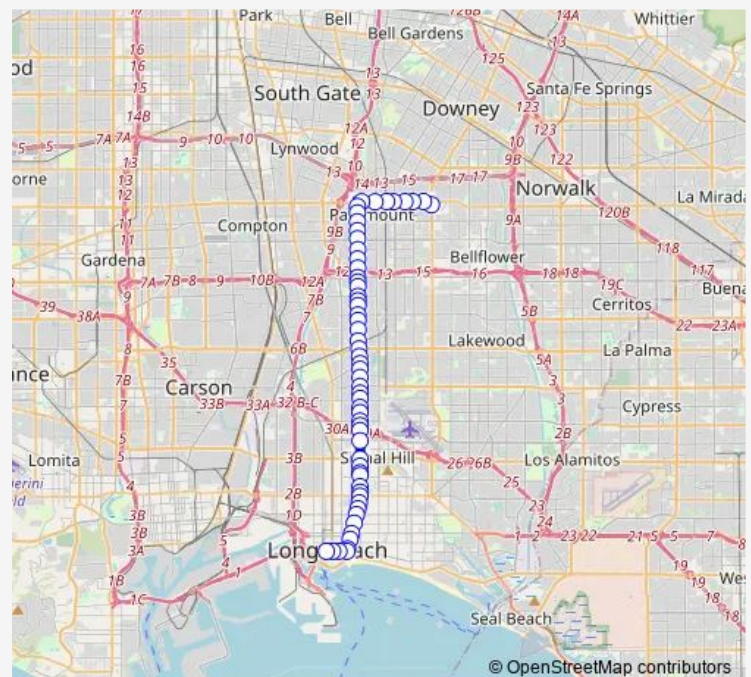

Anaheim & M.L. King Nw

Anaheim & Olive Nw

Atlantic & Anaheim Ne

NEW York & Atlantic Se

NEW York & M.L. King Se

NEW York & Cerritos Sw

Alamitos & 15th Ne

Orange & PCH Ne

Orange & 19th Ne

Orange & 20th Se

Orange & Hill Ne

Route schedule

First & Shelter D N — Lakewood & Century Nw

Monday 06:30-19:15

Tuesday 06:30-19:15

Wednesday 06:30-19:15

Thursday 06:30-19:15

Friday 06:30-19:15

Saturday 06:30-19:15

Sunday 06:30-19:15

Route info

Direction: First & Shelter D N

Stops: 67

Trip Duration: 0 hour 59 min

© OpenStreetMap contributors

71 — Alamitos - Orange

BusMaps

Orange & 23rd Se

Orange & Burnett Se

Orange & Willow Se

Orange & 29th Se

Orange & Spring Ne