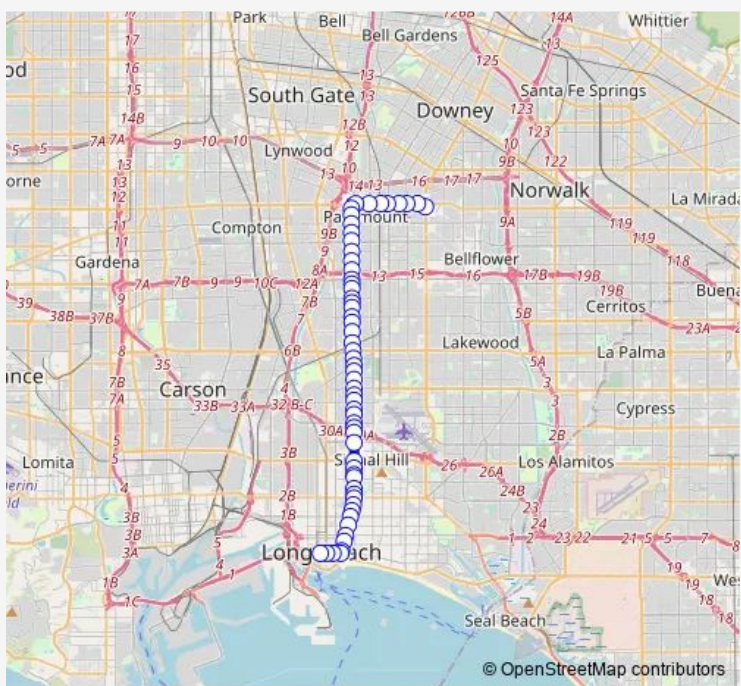

Bus 71 Orange Ave

[Go to website](#)

Direction
 1st & Shelter D N — Lakewood & Century Nw
 67 stops
[Open route schedule](#)

- 1st & Shelter D N
- Ocean & Pine Se
- Ocean & Hart Pl Se
- Ocean & Linden Sw
- Alamitos & Broadway Se
- Alamitos & 4th Ne
- Alamitos & 6th Se
- Alamitos & 7th Ne
- Alamitos & 10th Ne
- Anaheim & Alamitos Nw
- Anaheim & Martin Luther King Jr Nw
- Anaheim & Olive Nw
- Atlantic & Anaheim Ne
- New York & Atlantic Se
- New York & Martin Luther King Jr Sw
- New York & Cerritos Sw
- Alamitos & 15th Ne
- Orange & PCH Ne
- Orange & 19th Ne
- Orange & 20th Se
- Orange & Hill Ne

Route schedule
 1st & Shelter D N — Lakewood & Century Nw

Monday	06:00-19:15
Tuesday	06:00-19:15
Wednesday	06:00-19:15
Thursday	06:00-19:15
Friday	06:00-19:15
Saturday	06:30-19:15
Sunday	06:30-19:15

Route info
 Direction: 1st & Shelter D N
 Stops: 67
 Trip Duration: 0 hour 55 min

71 — Orange Ave BusMaps

Orange & 23rd Se

Orange & Burnett Se

Orange & Willow Se

Orange & 29th Se

Orange & Spring Ne

Orange & 32nd Ne

Orange & 33rd Ne

Orange & Wardlow Ne

Orange & 36th Ne

Orange & 37th Ne

Orange & Bixby Ne

Orange & Roosevelt Ne

Orange & Carson Ne

Orange & Tehachapi Ne

Orange & Goldfield Ne