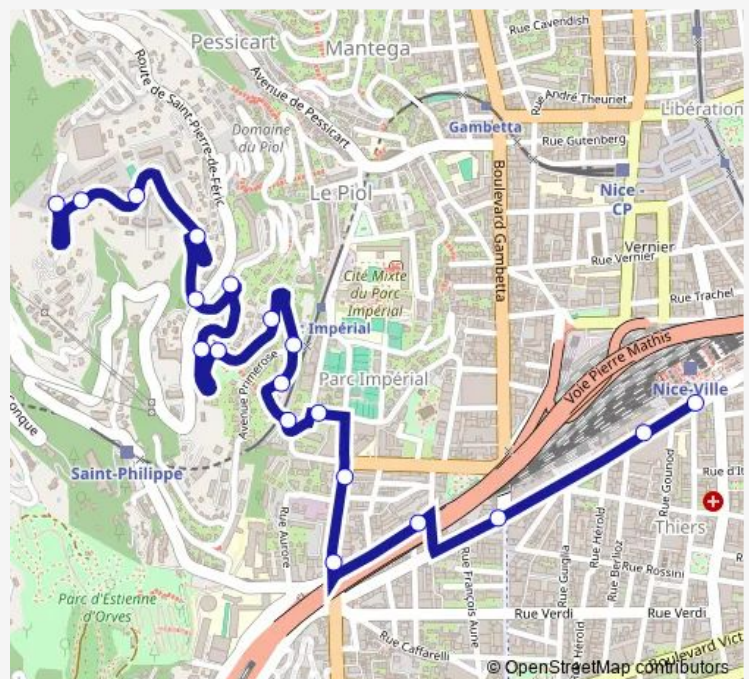

Corniche Bellevue

Route schedule

Gare Thiers — Corniche Bellevue

Monday 06:40-19:35

Tuesday 06:40-19:35

Wednesday 06:40-19:35

Thursday 06:40-19:35

Friday 06:40-19:35

Saturday 06:40-19:15

Sunday 11:00-17:00

Route info

Direction: Gare Thiers

Stops: 19

Trip Duration: 0 hour 16 min

Direction

Corniche Bellevue — Gare Thiers

17 stops

[Open route schedule](#)

Corniche Bellevue

Vieux Mas

Terrasses Impériales

Jardins Hespérides

Lou Castel

Bois de Cythère

Thursday 07:00-20:00

Friday 07:00-20:00

Saturday 07:00-19:31

Sunday 11:12-17:12

Route info

Direction: Corniche Bellevue

Stops: 17

Trip Duration: 0 hour 17 min