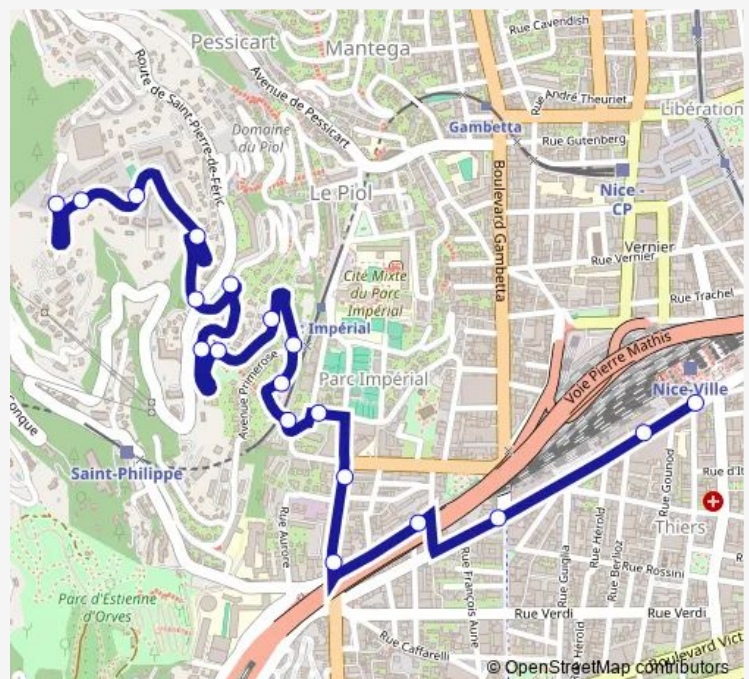

Corniche Bellevue

Route schedule

Gare Thiers — Corniche Bellevue

Monday 06:40-19:35

Tuesday 06:40-19:35

Wednesday 06:40-19:35

Thursday 06:40-19:35

Friday 06:40-19:35

Saturday 06:40-19:15

Sunday 11:00-17:00

Route info

Direction: Gare Thiers

Stops: 19

Trip Duration: 0 hour 15 min

Direction

Corniche Bellevue — Gare Thiers

17 stops

[Open route schedule](#)

Corniche Bellevue

Vieux Mas

Terrasses Impériales

Jardins Hespérides

Lou Castel

Bois de Cythère

Thursday 07:00-20:00

Friday 07:00-20:00

Saturday 07:00-19:31

Sunday 11:12-17:12

Route info

Direction: Corniche Bellevue

Stops: 17

Trip Duration: 0 hour 18 min