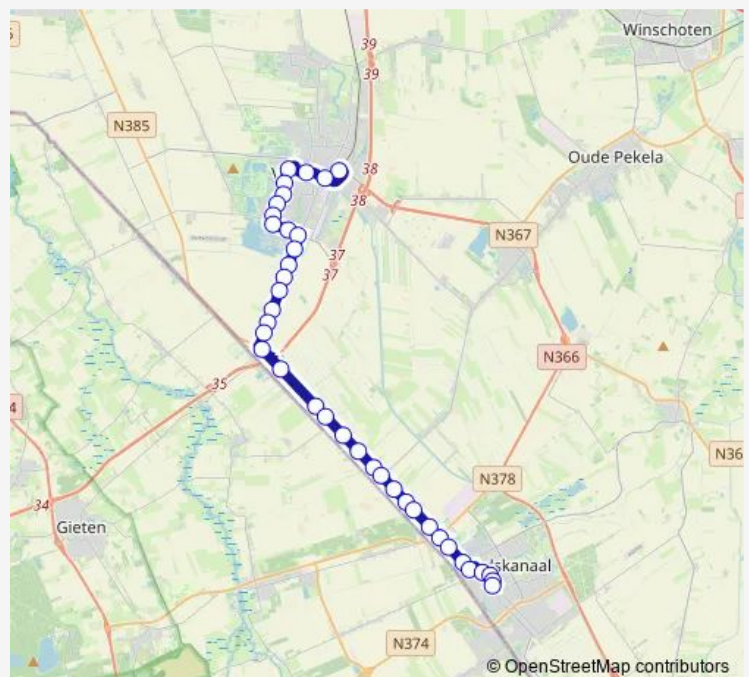

Bareveld, K.J. de Vriezestraat

Bareveld, Brug

Bareveld, Tolhekbrug

Route schedule

Stadskanaal, Busstation (Perron C) — Veendam, Station uitstaphalte

Monday 05:56-23:33

Tuesday 05:56-23:33

Wednesday 05:56-23:33

Thursday 05:56-23:33

Friday 05:56-23:33

Saturday 07:22-23:22

Sunday 09:22-23:33

Route info

Direction: Stadskanaal, Busstation (Perron C)

Stops: 38

Trip Duration: 0 hour 34 min

71 — Emmen - Ter Apel - Veendam

Bareveld, 48e laan

Bareveld, 42e laan

Bareveld, 36e laan

Bareveld, 30e laan

Wildervank, Kerk

Wildervank, 18e laan

Veendam, Apollolaan

Monday 06:32-01:22⁺¹

Tuesday 06:32-00:02⁺¹

Wednesday 06:32-00:02⁺¹

Thursday 06:32-00:02⁺¹

Friday 06:32-00:02⁺¹

Saturday 07:04-01:22⁺¹

Sunday 09:04-23:02

Route info