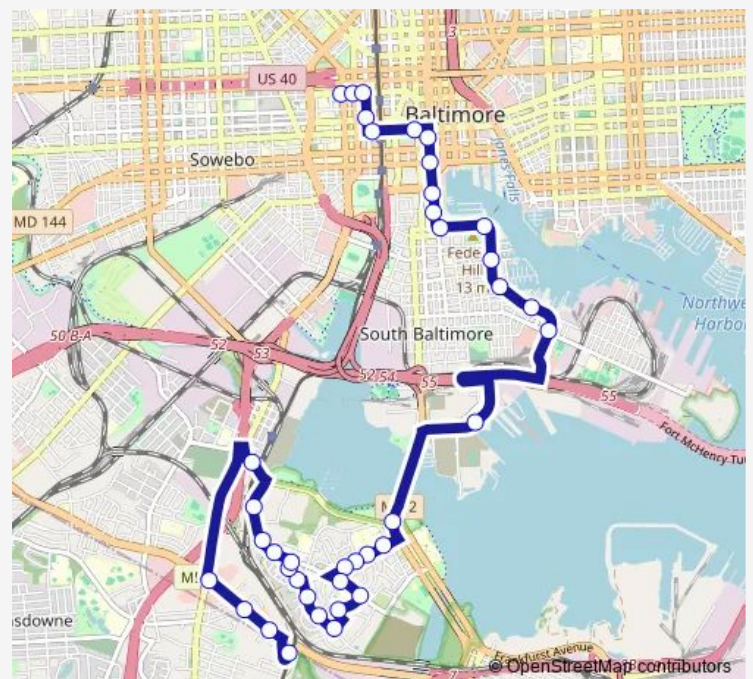

Saratoga ST & Eutaw ST eb

Eutaw ST & Fayette ST sb

Baltimore ST & Eutaw ST fs eb

Baltimore St & Charles St

Light St & Redwood St

Light ST & Pratt St

Light ST & Conway ST mb sb

Light ST & LEE ST fs sb

KEY HWY & Light ST fs eb

KEY HWY & Covington ns eb

KEY HWY & Cross ST ns sb

KEY HWY & Jackson ST sb ns

KEY HWY & Boyle ST sb fs

KEY HWY & KEY HWY E sb fs

Cromwell ST & Peninsula DR fs wb

Potee ST & Waterview AVE sb

Cherry Hill RD & Seamon AVE fs wb

Cherry Hill RD & Roundview RD wb

Cherry Hill RD & Seabury RD opp eb

Route schedule

Saratoga ST & Greene ST eb — Patapsco Light Rail Station BAY 2

Monday	04:56-01:40 ⁺¹
Tuesday	04:56-01:40 ⁺¹
Wednesday	04:56-01:40 ⁺¹
Thursday	04:56-01:40 ⁺¹
Friday	04:56-01:40 ⁺¹
Saturday	05:30-01:50 ⁺¹
Sunday	05:30-01:50 ⁺¹

Route info

Direction: Saratoga ST & Greene ST eb

Stops: 39

Trip Duration: 0 hour 38 min

71 — Downtown - Patapsco Station

Cherry Hill RD & Terra Firma Rd

Cherryland RD & Bridgeview RD sb

Cherryland RD & Roundview RD sb