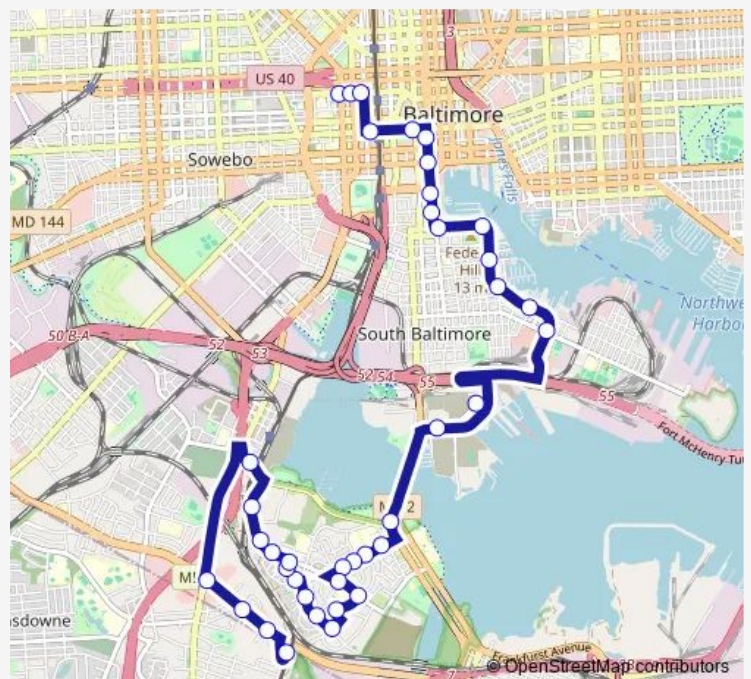

Light ST & Conway ST mb sb

Light ST & LEE ST fs sb

KEY HWY & Light ST fs eb

KEY HWY & Covington ns eb

KEY HWY & Cross ST ns sb

Covington ST & Cross ST mid sb

Route schedule

Saint Paul ST & North AVE fs sb — Covington ST & Cross ST mid sb

Monday	06:51-07:01
Tuesday	06:51-07:01
Wednesday	06:51-07:01
Thursday	06:51-07:01
Friday	06:51-07:01
Saturday	—
Sunday	—

Route info

Direction: Saint Paul ST & North AVE fs sb

Stops: 8

Trip Duration: 0 hour 18 min

71 — Downtown - Patapsco Station

Direction

Saratoga ST & Greene ST eb — Patapsco Light Rail Station BAY 2

39 stops

[Open route schedule](#)

Saratoga ST & Greene ST eb

Saratoga ST & Paca ST eb

Saratoga ST & Eutaw ST eb