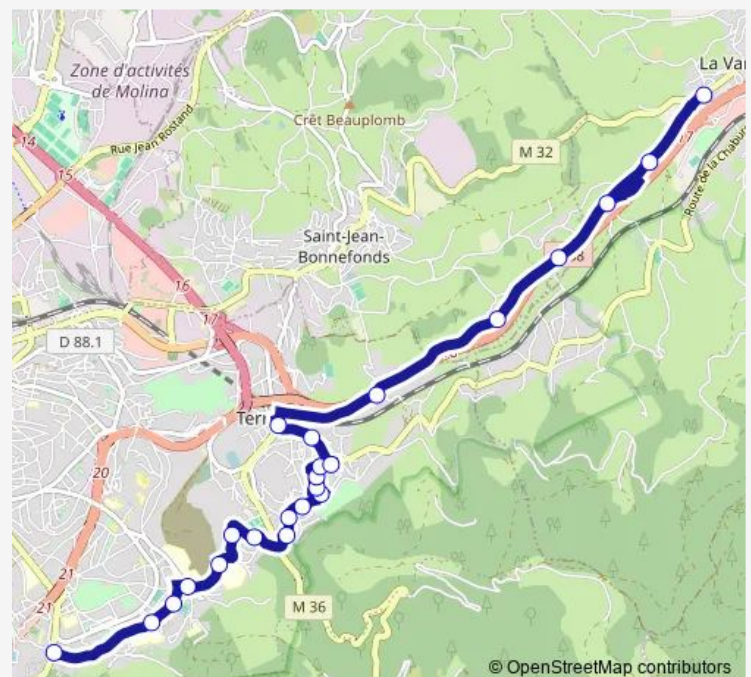

Thursday 09:24-18:33

Friday 09:24-18:33

Saturday —

Sunday —

Route info

Direction: Portail Rouge

Stops: 23

Trip Duration: 0 hour 28 min

71 — Pont Nantin <> Portail Rouge

LES Barraques

Pont Nantin

Direction

Pont Nantin — Portail Rouge

23 stops

[Open route schedule](#)

Pont Nantin

Monday 07:06-15:33

Tuesday 07:06-15:33

Wednesday 07:06-15:33

Thursday 07:06-15:33

Friday 07:06-15:33

Saturday —

Sunday —

Route info