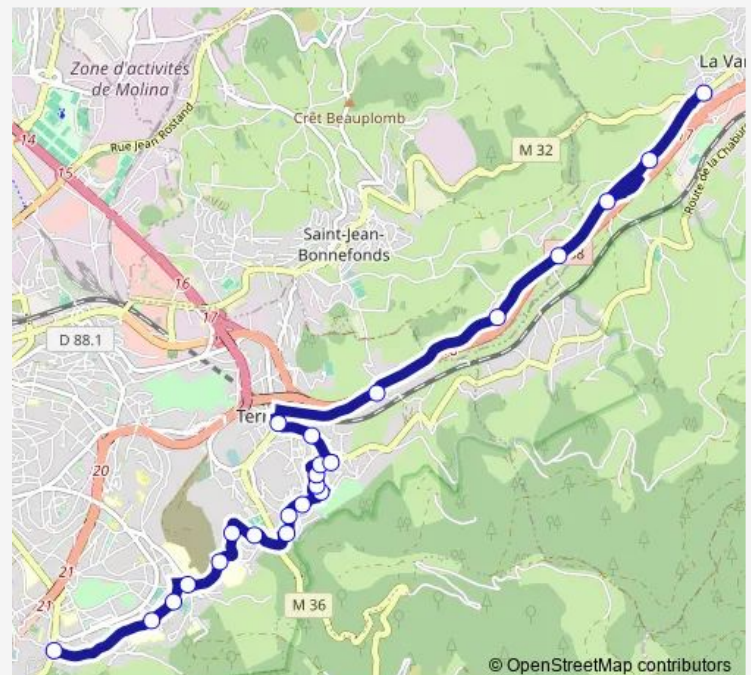

### Route schedule

Portail Rouge — Pont Nantin

Monday 09:24-18:33

Tuesday 09:24-18:33

Wednesday 09:24-17:35

Thursday 09:24-18:33

Friday 09:24-18:33

Saturday —

### Route info

Direction: Portail Rouge

Stops: 23

Trip Duration: 0 hour 28 min

© OpenStreetMap contributors

71 — Pont Nantin <> Portail Rouge

BusMaps

LES Barraques