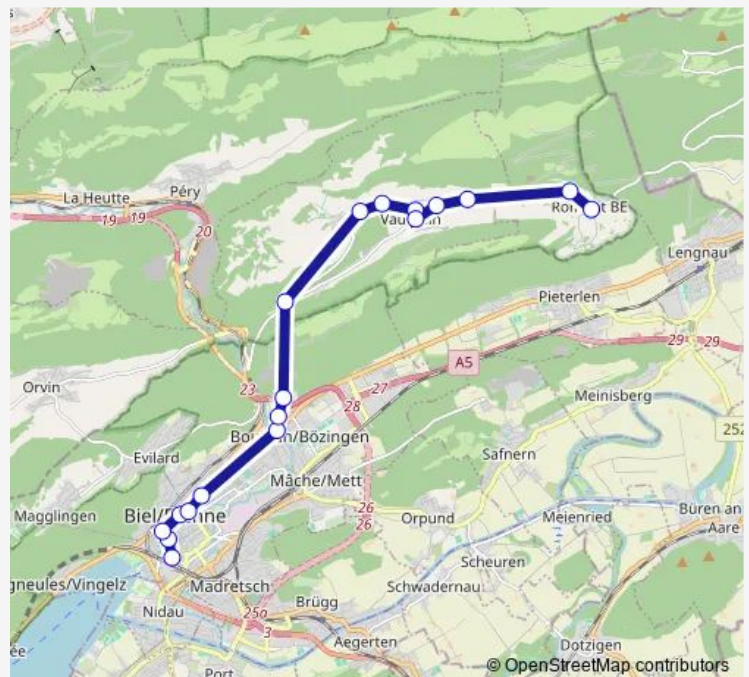

Frinvillier, gare

Frinvillier, bif sur Vauffelin

Vauffelin, bif. sur Plagne

Vauffelin, Dynamic Test Center

Vauffelin, poste

Vauffelin, Les Oeuches

Vauffelin, Champs-Verlets

Romont BE, rte de Vauffelin

### Route schedule

Orvin, place du village — Romont Be

Monday 20:41

Tuesday 20:41

Wednesday 20:41

Thursday 20:41

Friday —

Saturday —

### Route info

Direction: Orvin, place du village

Stops: 13

Trip Duration: 0 hour 18 min