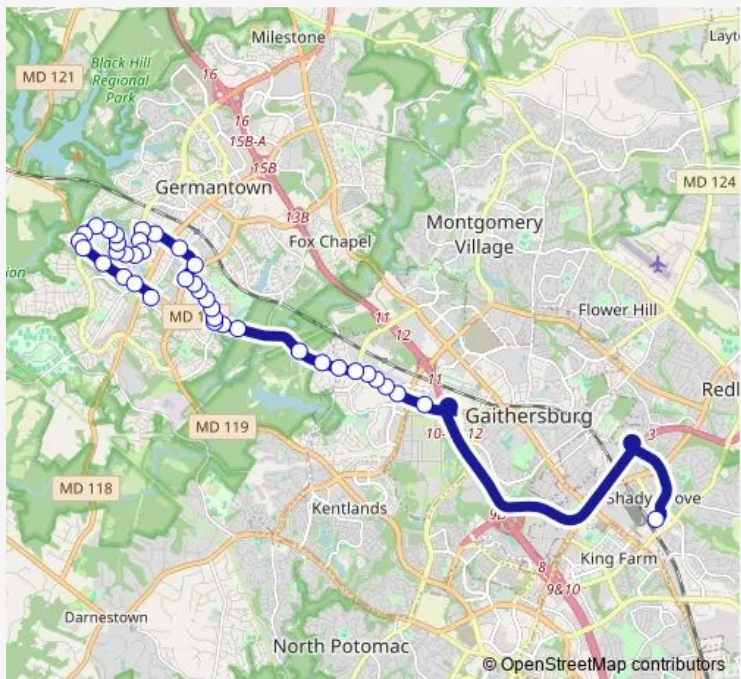

**Bus 71 71-Shady Grove-Kingsview P & R**

[Go to website](#)

**Direction**  
 Shady Grove Station & BAY A - East — Kingsview Park & Ride & Clopper Rd  
 39 stops  
[Open route schedule](#)

- Shady Grove Station & BAY A - East
- W Diamond AVE & Bureau Rd
- Clopper RD & Firstfield Rd
- Clopper RD & @716
- Clopper RD & Metropolitan Grove Rd
- Clopper RD & Weinschel Ln
- Clopper RD & Watkins Mill Rd
- Clopper RD & Sullnich Wy
- Clopper RD & Stoneridge Dr
- Clopper RD & Game Preserve Rd
- Clopper RD & Allspice Dr
- Clopper RD & Cinnamon Dr
- Clopper RD & Mateny Rd
- Mateny RD & Sutherby Ln
- Mateny RD & Terragon Way
- Mateny RD & Sparrows Point Pl
- Mateny RD & Cinnamon Dr
- Mateny RD & Pine Ridge Ln
- Mateny RD & Great Seneca Hwy
- Dawson Farm RD & Great Seneca Hwy
- Dawson Farm RD & Liberty Mill Rd

**Route schedule**  
 Shady Grove Station & BAY A - East — Kingsview Park & Ride & Clopper Rd

Monday	15:05-19:35
Tuesday	15:05-19:35
Wednesday	15:05-19:35
Thursday	15:05-19:35
Friday	15:05-19:35
Saturday	—
Sunday	—

**Route info**  
 Direction: Shady Grove Station & BAY A - East  
 Stops: 39  
 Trip Duration: 0 hour 31 min

71 — 71-Shady Grove-Kingsview P & R **BusMaps**

Dawson Farm RD & Caravan Dr

Dawson Farm RD & Father Hurley Blvd

## Route info

Direction: Kingsview Park & Ride & Clopper Rd

Stops: 42

Trip Duration: 0 hour 32 min

Mateny RD & Glen Willow Ln

Mateny RD & Eagles Roost Dr

Mateny RD & Owls RUN Way

Mateny RD & Stone Hollow Dr