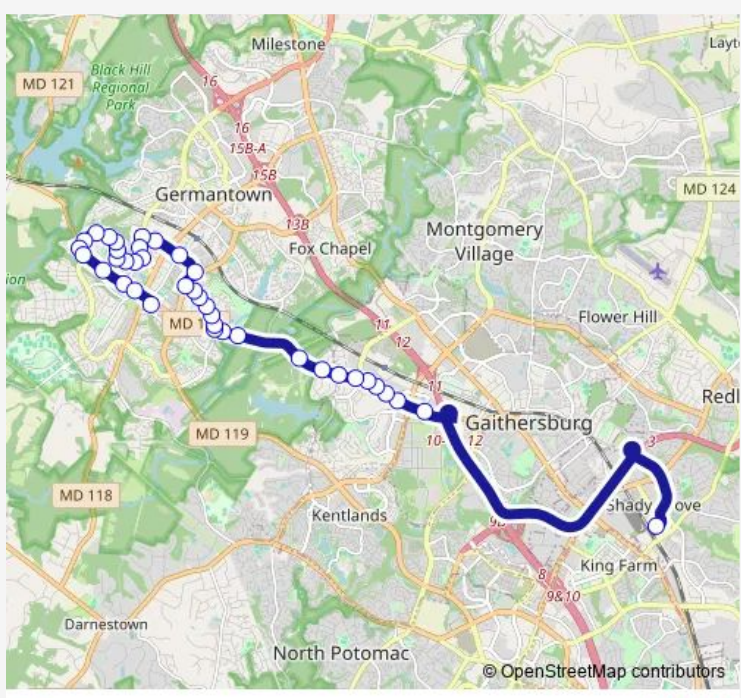

Bus 71 71-Shady Grove-Kingsview P & R

[Go to website](#)

**Direction**  
 Shady Grove Station & BAY B - East — Kingsview Park & Ride & Clopper Rd  
 39 stops  
[Open route schedule](#)

- Shady Grove Station & BAY B - East
- W Diamond AVE & Bureau Rd
- Clopper RD & Firstfield Rd
- Clopper RD & @716
- Clopper RD & Metropolitan Grove Rd
- Clopper RD & Weinschel Ln
- Clopper RD & Watkins Mill Rd
- Clopper RD & Sullnich Wy
- Clopper RD & Stoneridge Dr
- Clopper RD & Game Preserve Rd
- Clopper RD & Allspice Dr
- Clopper RD & Cinnamon Dr
- Clopper RD & Mateny Rd
- Mateny RD & Sutherby Ln
- Mateny RD & Terragon Way
- Mateny RD & Sparrows Point Pl
- Mateny RD & Cinnamon Dr
- Mateny RD & Pine Ridge Ln
- Mateny RD & Great Seneca Hwy
- Dawson Farm RD & Great Seneca Hwy
- Dawson Farm RD & Liberty Mill Rd

Route schedule  
 Shady Grove Station & BAY B - East — Kingsview Park & Ride & Clopper Rd

Monday	15:05-19:35
Tuesday	15:05-19:35
Wednesday	15:05-19:35
Thursday	15:05-19:35
Friday	15:05-19:35
Saturday	—
Sunday	—

**Route info**  
 Direction: Shady Grove Station & BAY B - East  
 Stops: 39  
 Trip Duration: 0 hour 31 min

71 — 71-Shady Grove-Kingsview P & R **BusMaps**

Dawson Farm RD & Caravan Dr

Dawson Farm RD & Father Hurley Blvd

## Route info

Direction: Kingsview Park & Ride & Clopper Rd

Stops: 42

Trip Duration: 0 hour 32 min

Mateny RD & Glen Willow Ln

Mateny RD & Eagles Roost Dr

Mateny RD & Owls RUN Way

Mateny RD & Stone Hollow Dr