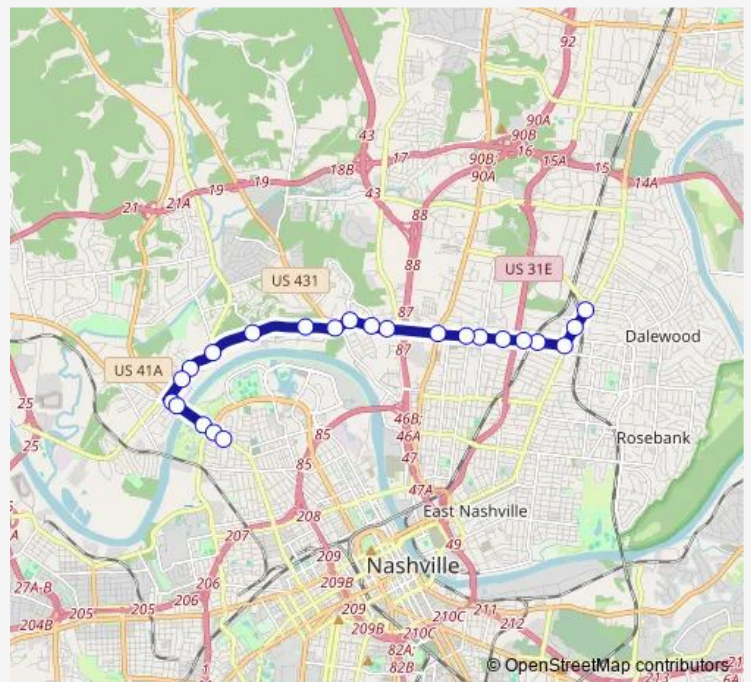

Bus 71 Trinity

[Go to website](#)

Direction
 N Nashville TC BAY 10 — Greenfield Station Inbound
 24 stops
[Open route schedule](#)

- N Nashville TC BAY 10
- Clarksville Pike & Rosa Parks Blvd Nb
- Clarksville Pike & Cliff DR Nb
- Cliff DR & Smith Towers Nb
- Buena Vista Pike & Cliff DR Eb
- Buena Vista PK & Kirk AVE Nb
- W Trinity Lane & Buena Vista Pike Eb
- W Trinity Lane & Youngs Lane Eb
- W Trinity Lane & Livano Eb
- W Trinity Lane & Whites Creek Pike Eb
- W Trinity Lane & OLD Matthews RD Eb
- W Trinity Lane & Monticello DR Eb
- W Trinity LN & Hampton ST Eb
- E Trinity Lane & Dickerson Pike Eb
- E Trinity Lane & Lischey AVE Eb
- E Trinity Lane & Jones AVE Eb
- E Trinity Lane & Oakwood AVE Eb
- E Trinity Lane & DR Richard G Adams Eb
- Trinity Lane & Keeling AVE Eb
- Gallatin AVE & Leland AVE Nb
- Gallatin Pike & Iverson AVE Nb

Route schedule
 N Nashville TC BAY 10 — Greenfield Station Inbound

Monday	05:54-22:29
Tuesday	05:54-22:29
Wednesday	05:54-22:29
Thursday	05:54-22:29
Friday	05:54-22:29
Saturday	06:03-22:34
Sunday	06:03-22:34

Route info
 Direction: N Nashville TC BAY 10
 Stops: 24
 Trip Duration: 0 hour 23 min

71 — Trinity **BusMaps**

Greenfield Station Outbound

Hart Lane & Gallatin Pike Eb

Greenfield Station Inbound

Direction

Greenfield Station Inbound — N Nashville TC BAY 9

Thursday 05:30-23:05

Friday 05:30-23:05

Saturday 05:52-23:02

Sunday 05:52-23:02

Route info

Direction: Greenfield Station Inbound

Stops: 23

Trip Duration: 0 hour 16 min