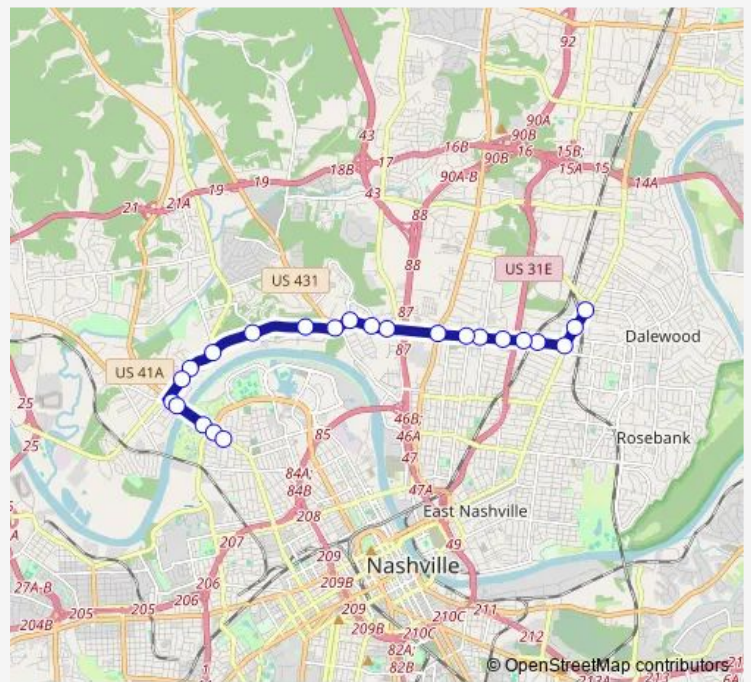

**Bus 71 Trinity**

[Go to website](#)

**Direction**  
 N Nashville TC BAY 10 — Greenfield Station Inbound  
 24 stops  
[Open route schedule](#)

- N Nashville TC BAY 10
- Clarksville Pike & Rosa Parks Blvd Nb
- Clarksville Pike & Cliff DR Nb
- Cliff DR & Smith Towers Nb
- Buena Vista Pike & Cliff DR Eb
- Buena Vista PK & Kirk AVE Nb
- W Trinity Lane & Buena Vista Pike Eb
- W Trinity Lane & Youngs Lane Eb
- W Trinity Lane & Livano Eb
- W Trinity Lane & Whites Creek Pike Eb
- W Trinity Lane & OLD Matthews RD Eb
- W Trinity Lane & Monticello DR Eb
- W Trinity LN & Hampton ST Eb
- E Trinity Lane & Dickerson Pike Eb
- E Trinity Lane & Lischey AVE Eb
- E Trinity Lane & Jones AVE Eb
- E Trinity Lane & Oakwood AVE Eb
- E Trinity Lane & DR Richard G Adams Eb
- Trinity Lane & Keeling AVE Eb
- Gallatin AVE & Leland AVE Nb
- Gallatin Pike & Iverson AVE Nb

**Route schedule**

N Nashville TC BAY 10 — Greenfield Station Inbound

Monday	05:54-22:29
Tuesday	05:54-22:29
Wednesday	05:54-22:29
Thursday	05:54-22:29
Friday	05:54-22:29
Saturday	06:03-22:34
Sunday	06:03-22:34

**Route info**

Direction: N Nashville TC BAY 10  
 Stops: 24  
 Trip Duration: 0 hour 20 min

71 — Trinity

Greenfield Station Outbound

Hart Lane & Gallatin Pike Eb

Greenfield Station Inbound

**Direction**

Greenfield Station Inbound — N Nashville TC BAY 9

23 stops

[Open route schedule](#)

Greenfield Station Inbound

Gallatin Pike &amp; Maynor AVE Sb

East Hill Station Inbound

Trinity Lane &amp; Keeling AVE Wb

E Trinity Lane &amp; DR Richard G Adams Wb

E Trinity Lane &amp; Oakwood AVE Wb