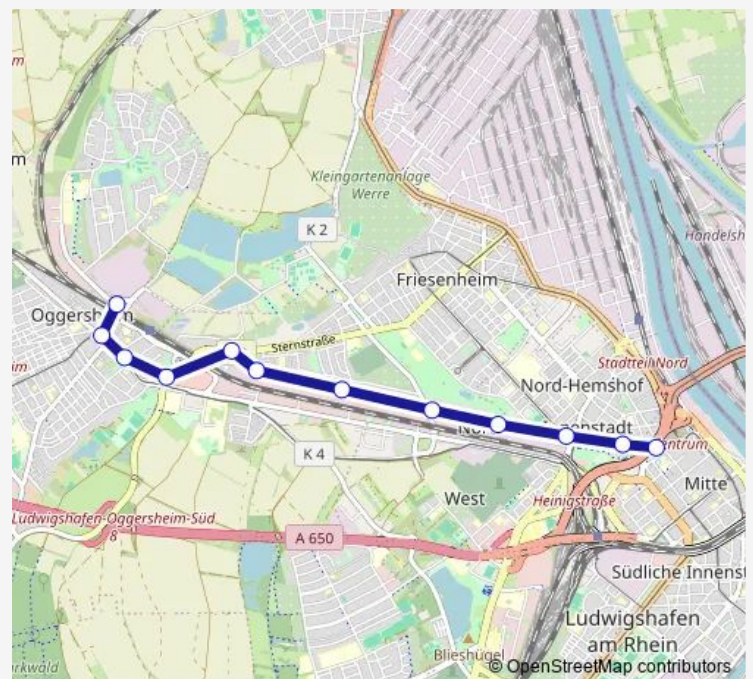

### Direction

LU Rathaus — Buschwegbrücke

12 stops

[Open route schedule](#)

LU Rathaus

Friedenspark

Marienkirche

Pettenkoferstraße

Ebertpark Süd

LU Völklinger Straße

Burbacher Straße

Froschlache

Hollergärten

Mannheimer Tor

Hans-Warsch-Platz

Buschwegbrücke

### Route schedule

LU Rathaus — Buschwegbrücke

Monday 05:31-20:11

Tuesday 05:31-20:11

Wednesday 05:31-20:11

Thursday 05:31-20:11

Friday 05:31-20:11

Saturday 09:51-20:11

### Route info

Direction: LU Rathaus

Stops: 12

Trip Duration: 0 hour 16 min

71 Bus time schedules and route maps are available in an offline PDF at [busmaps.com](https://busmaps.com). Use the [busmaps.com](https://busmaps.com) website to see live bus times, train schedule or subway schedule, and step-by-step directions for all public transit in Ludwigshafen am Rhein