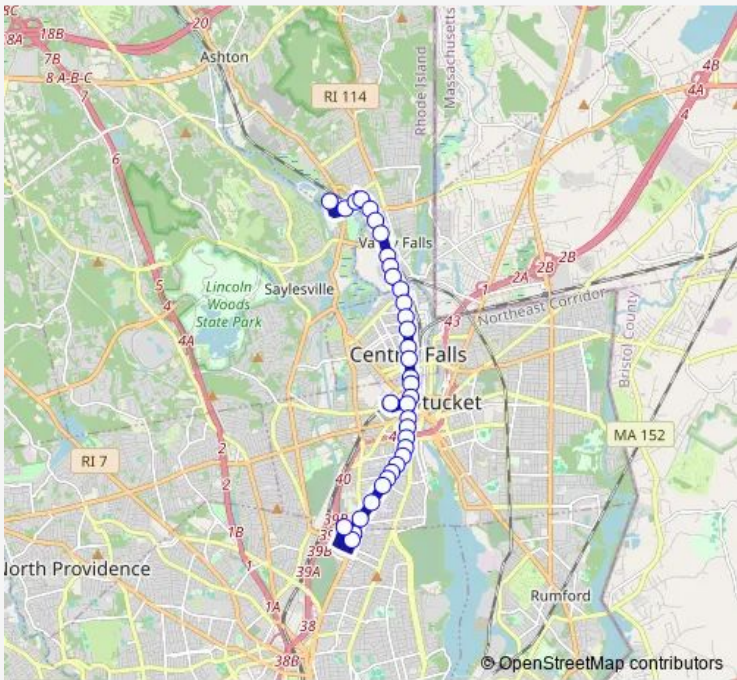

Bus 71 Broad St/Pawtucket Ave (Pawtucket)

[Go to website](#)

Direction
 Stop & Shop (Cumberland) — Job Lot (Pawtucket)
 35 stops
[Open route schedule](#)

- Stop & Shop (Cumberland)
- Ann & Hope Way after Mendon
- Ann & Hope Way & Broad
- Broad after Ann & Hope Way
- Broad opposite Bowen
- Broad before Forest
- Broad before Chambers
- Broad & John (before Maple)
- Broad opposite Bells
- Broad before Lusitania
- Broad opposite High
- Hunt & Broad (at 1190 Broad)
- 100 Broad
- Broad before Cowden
- Broad opposite Sacred Heart
- Broad opposite Pacific
- Broad & Barton (after Nickerson)
- Broad after Barton
- Goff Avenue
- Pawtucket-Central Falls Transit Center (Stop A)
- Dexter before Bayley

Route schedule
 Stop & Shop (Cumberland) — Job Lot (Pawtucket)

Monday	06:20-18:20
Tuesday	06:20-18:20
Wednesday	06:20-18:20
Thursday	06:20-18:20
Friday	06:20-18:20
Saturday	07:00-18:15
Sunday	07:46-17:30

Route info
 Direction: Stop & Shop (Cumberland)
 Stops: 35
 Trip Duration: 0 hour 24 min

71 — Broad St/Pawtucket Ave (Pawtucket) **BusMaps**

Park before Church

George before Harrison

George between Marrin & Grace

Sunday 07:15-17:45

Route info

Direction: Job Lot (Pawtucket)

Stops: 30

Trip Duration: 0 hour 24 min

Ann & Hope Way & Broad

Ann & Hope Way after Main

Ann & Hope Way before Mendon