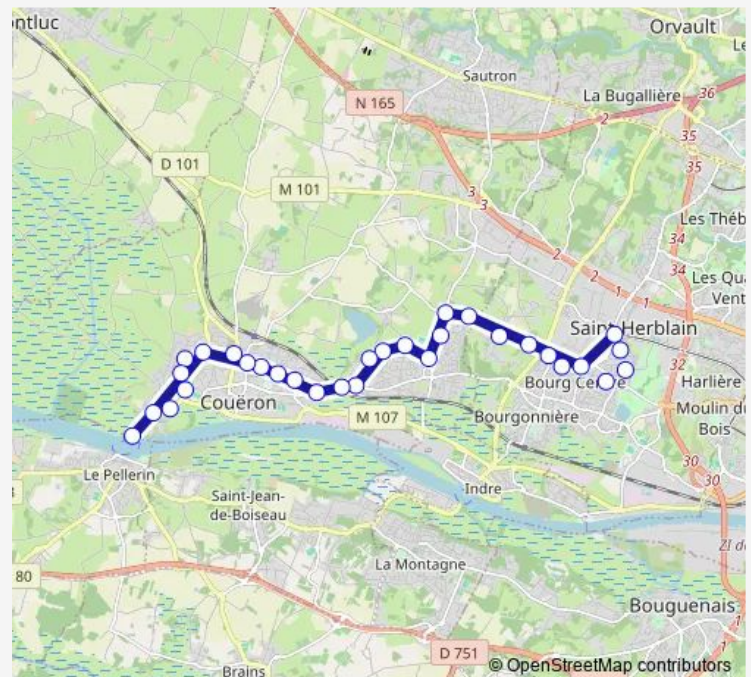

### Route schedule

François Mitterrand — Bac de Couëron

Monday 06:15-20:34

Tuesday 06:15-20:34

Wednesday 06:15-20:34

Thursday 06:15-20:34

Friday 06:15-20:34

Saturday 06:15-20:27

### Route info

Direction: François Mitterrand

Stops: 31

Trip Duration: 0 hour 27 min

71 — Bac de Couëron - François Mitterrand

Minoterie

Olivier

Jaunaie

## Direction

Bac de Couëron — François Mitterrand

31 stops

[Open route schedule](#)

Bac de Couëron

Port launay

Mouettes

Océan

## Route info

Direction: Bac de Couëron

Stops: 31

Trip Duration: 0 hour 27 min

Petit Village

Grimm

Sartre

Dolto