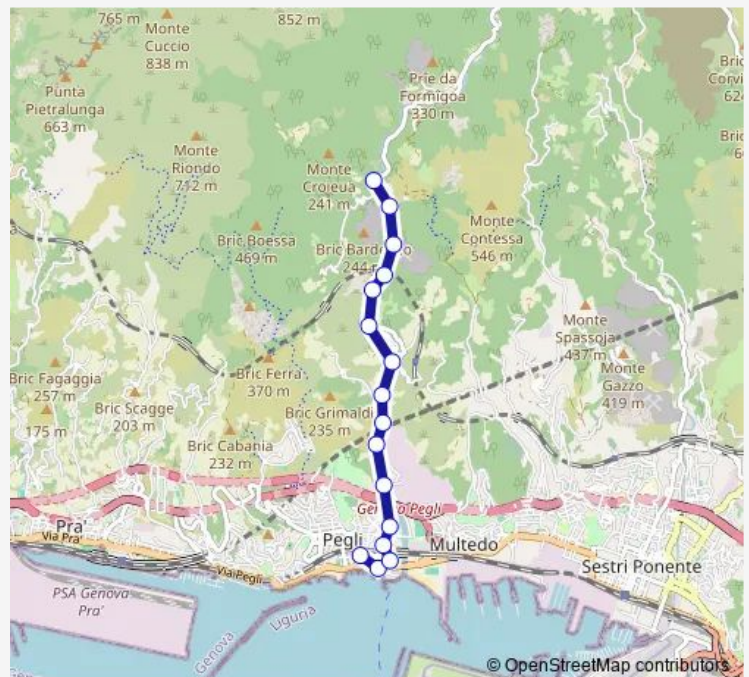

Siffredi 2/Acciaio

Siffredi 3/Albareto

Cornigliano 1/Savio

Cornigliano 2/Brighenti

Rimessa/Cornigliano

Route schedule

Rapisardi/Capolinea — Rimessa/Cornigliano

Monday	08:26
Tuesday	08:26
Wednesday	08:26
Thursday	08:26
Friday	08:26
Saturday	08:26
Sunday	08:26

Route info

Direction: Rapisardi/Capolinea

Stops: 15

Trip Duration: 0 hour 18 min

71 — P.zza Rapisardi (Pegli) - S. Carlo di Cese

Direction

Pegli FS/Musei Pallavicini — Carpenara/Capolinea Temporaneo

16 stops

Thursday 05:46-22:50

Friday 05:46-22:50

Saturday 05:46-22:50

Sunday 05:46-22:50

Route info

Direction: Carpenera/Capolinea Temporaneo

Stops: 14

Trip Duration: 0 hour 8 min

Friday 06:40-20:52

Saturday 06:40-20:52

Sunday 06:06-20:52

Route info

Direction: Carpentras/Capolinea Temporaneo

Stops: 14

Trip Duration: 0 hour 8 min

71 Bus time schedules and route maps are available in an offline PDF at busmaps.com. Use the busmaps.com website to see live bus times, train schedule or subway schedule, and step-by-step directions for all public transit in Genoa