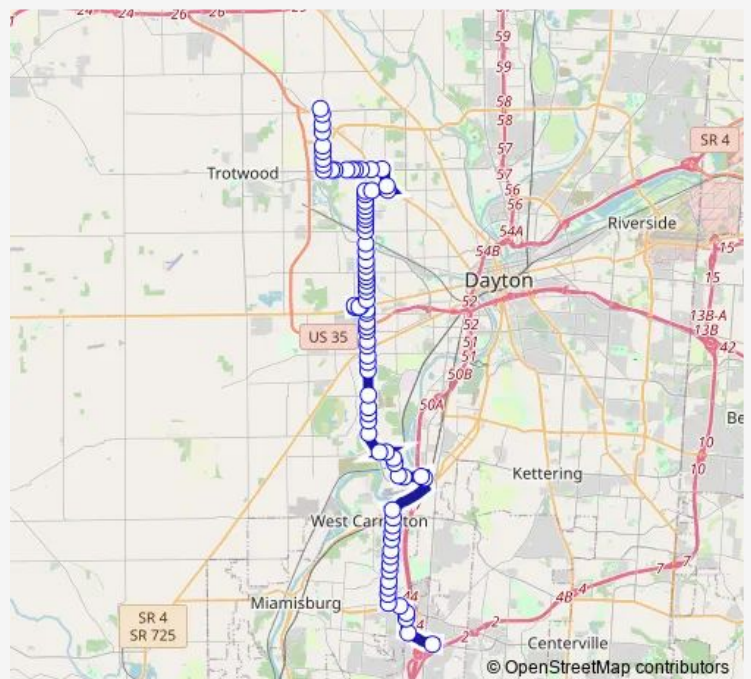

Gettysburg @ Prescott

Gettysburg @ Genesee

Route schedule

Northwest Hub — South Hub

Monday 05:05-23:05

Tuesday 05:05-23:05

Wednesday 05:05-23:05

Thursday 05:05-23:05

Friday 05:05-23:05

Saturday 05:05-23:05

Sunday 05:05-23:05

Route info

Direction: Northwest Hub

Stops: 83

Trip Duration: 0 hour 55 min

71 — West Connector

Gettysburg @ Kings

Gettysburg @ Blueberry

Gettysburg @ Necco

Gettysburg @ Cornell

Gettysburg @ Little Richmond

Gettysburg @ James H Mcgee

Gettysburg @ Fruedenberger

Gettysburg @ Danridge

84 stops

[Open route schedule](#)

South Hub

Lyons @ Byers

Byers @ Quality Inn

Byers @ BOB Evans

Watertower LN @ Imperial Rd

Watertower LN @ Alex Rd