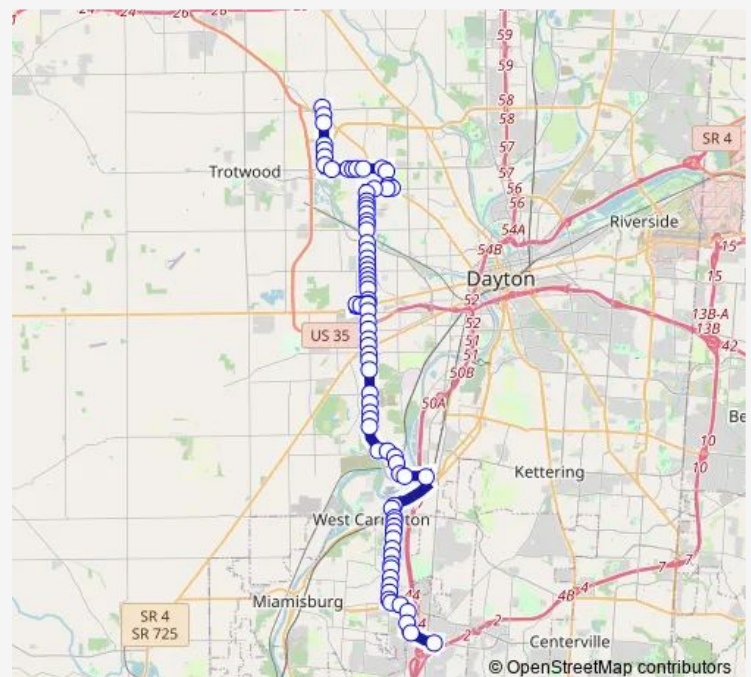

Byers @ Quality Inn

Byers @ BOB Evans

Watertower LN @ Imperial Rd

Watertower LN @ Alex Rd

Alex @ Indian Trail

Alex @ Elm

Alex @ Elmwood Park

Alex @ Progress

Dryden @ Main

Sellars @ Portage

Sellars @ Venetian Way

Route schedule

South Hub — Northwest Hub

Monday 05:26-23:26

Tuesday 05:26-23:26

Wednesday 05:26-23:26

Thursday 05:26-23:26

Friday 05:26-23:26

Saturday 05:26-23:26

Sunday 05:26-23:26

Route info

Direction: South Hub

Stops: 84

Trip Duration: 0 hour 57 min

71 — West Connector

Vance @ Sellars

Vance @ Parallel

Vance @ Pinnacle

Pinnacle @ 3421 Pinnacle

Pinnacle @ Pinnacle Park

Gettysburg @ Heatherstone

Gettysburg @ Caylor