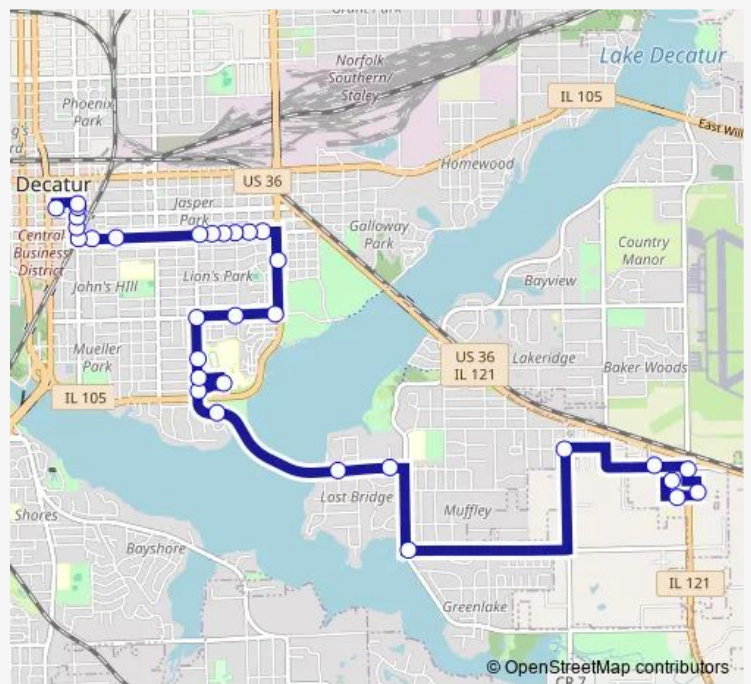

Bus 71 Lost Bridge - Walmart East

[Go to website](#)

Direction
 Transit Center BAY 3 — Walmart
 26 stops
[Open route schedule](#)

- Transit Center BAY 3
- E Prairie AVE & Martin Luther King Dr
- MLK & Main
- MLK & Wood
- E Wood & S Maffit
- E Wood & S Stone
- E Wood & S 19th
- S 22nd & E Wood
- S 22nd & E Decatur
- S 22nd & E Cantrell
- E Cantrell & S 19th
- S 16th & E Cantrell
- S 16th ST & E Cleveland St
- S 16th ST & E Dickinson Ave
- S 16th & E Vanderhoof St
- S 16th ST & E Willard St
- ST Mary'S Hospital
- S 16th ST & E Lake Shore Dr
- E Lost Bridge & Eastmoreland Ln
- E Lost Bridge & Dagmar
- E Lost Bridge & Brierwood

Route schedule
 Transit Center BAY 3 — Walmart

Monday	06:45-17:45
Tuesday	06:45-17:45
Wednesday	06:45-17:45
Thursday	06:45-17:45
Friday	06:45-17:45
Saturday	06:45-17:45
Sunday	—

Route info
 Direction: Transit Center BAY 3
 Stops: 26
 Trip Duration: 0 hour 24 min

71 — Lost Bridge - Walmart East **BusMaps**

Fulton N 31st

Fulton & S Baltimore

Airport Plaza & E. Maryland ST FAR Side

E. Maryland & MT Zion Rd

Walmart

Direction

Walmart — Transit Center BAY 3

Thursday 07:14-18:14

Friday 07:14-18:14

Saturday 07:14-18:14

Sunday —

Route info

Direction: Walmart

Stops: 32

Trip Duration: 0 hour 26 min