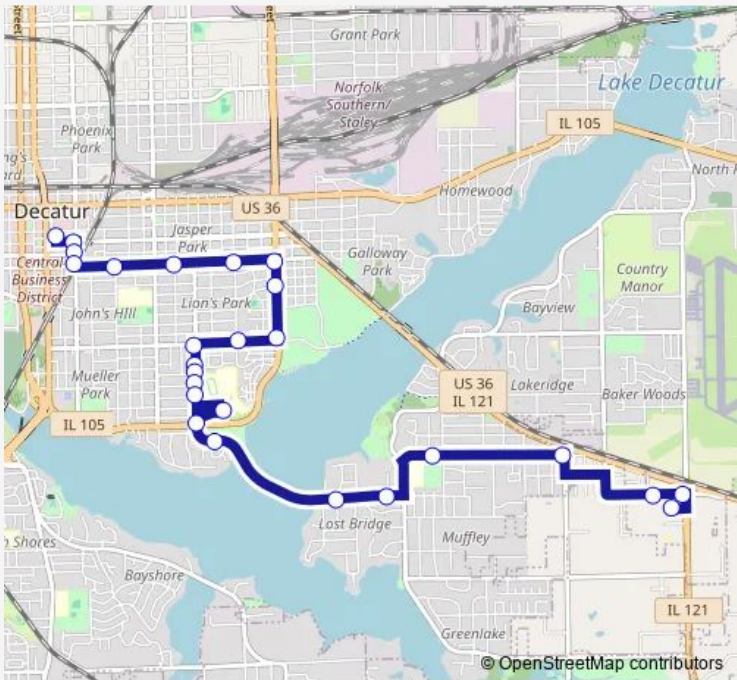

Bus 71 Lost Bridge - Walmart East

[Go to website](#)

Direction
 Walmart — Transit Center BAY 4
 32 stops
[Open route schedule](#)

- Walmart
- Hospitality DR. & Walmart Access RD Near Side
- Dollar Tree
- E. Maryland & MT Zion Rd
- Fulton & S Montrose
- Baltimore & E Maynor
- Fitzgerald and Lost Bridge
- E Lost Bridge & Brierwood
- E Lost Bridge & Sandhill
- E Lost Bridge & Eastmoreland Ln
- S 16th & E Buena Vista
- ST Mary'S Hospital
- E Riverside AVE & S 16th
- S 16th & E Vanderhoof
- S 16th & E Cantrell
- E Cantrell & S 19th
- E Cantrell & S 22nd
- S 22nd & E Decatur
- E Wood ST & S 21st St
- E Wood ST & S 20th St
- E Wood ST & S 19th St

Route schedule
 Walmart — Transit Center BAY 4

Monday	07:14-18:14
Tuesday	07:14-18:14
Wednesday	07:14-18:14
Thursday	07:14-18:14
Friday	07:14-18:14
Saturday	07:14-18:14
Sunday	—

Route info
 Direction: Walmart
 Stops: 32
 Trip Duration: 0 hour 26 min

N Martin Luther King DR & E Prairie Ave

N Martin Luther King DR & E

N Martin Luther King Drive & E William St

Transit Center BAY 4

Direction

Transit Center BAY 4 — Walmart

25 stops

[Open route schedule](#)

Direction: Walmart

Stops: 30

Trip Duration: 0 hour 21 min

S Martin Luther King DR & E Main St

N Martin Luther King DR & E Prairie Ave

N Martin Luther King DR & E

N Martin Luther King Drive & E William St

Transit Center BAY 4