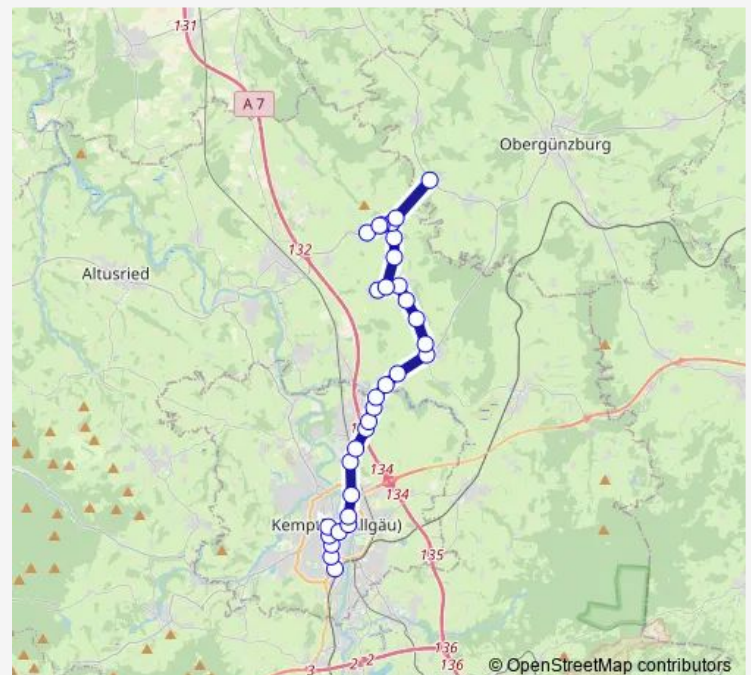

Route schedule

Füssen Bahnhof — Nesselwang, Kurapotheke

Monday 06:05

Tuesday 06:05

Wednesday 06:05

Thursday 06:05

Friday 06:05

Saturday —

Sunday —

Route info

Direction: Füssen Bahnhof

Stops: 20

Trip Duration: 0 hour 30 min

Direction

Füssen Bahnhof — Nesselwang, Kurapotheke

23 stops