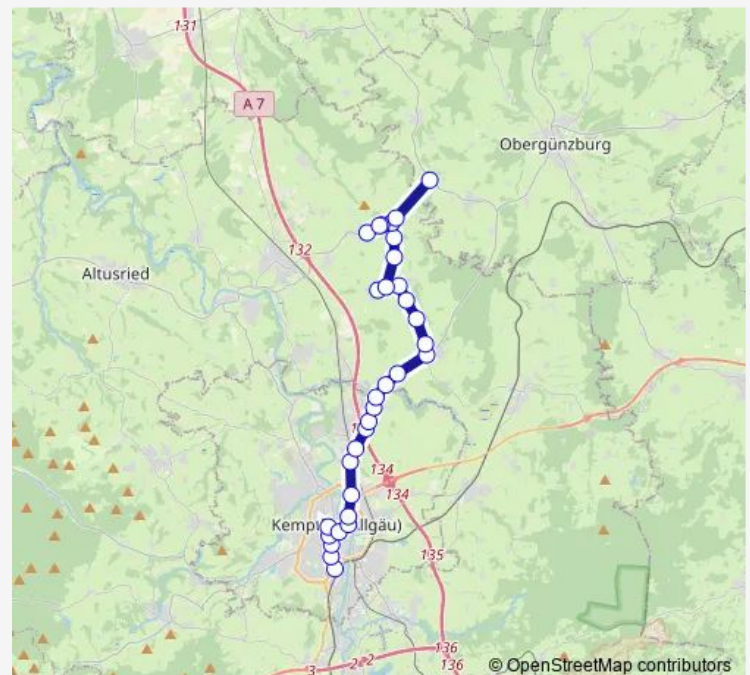

### Route schedule

Kempton, M.-Lochb.-Str./Haub. — Untrasried Maneberg

Monday 15:05

Tuesday 15:05

Wednesday 15:05

Thursday 15:05

Friday 15:05

Saturday —

### Route info

Direction: Kempton, M.-Lochb.-Str./Haub.

Stops: 28

Trip Duration: 0 hour 36 min

Haldenwang Seebach

Probstried, Abzw.

Probstried im Ösch

Probstried, Ortsmitte