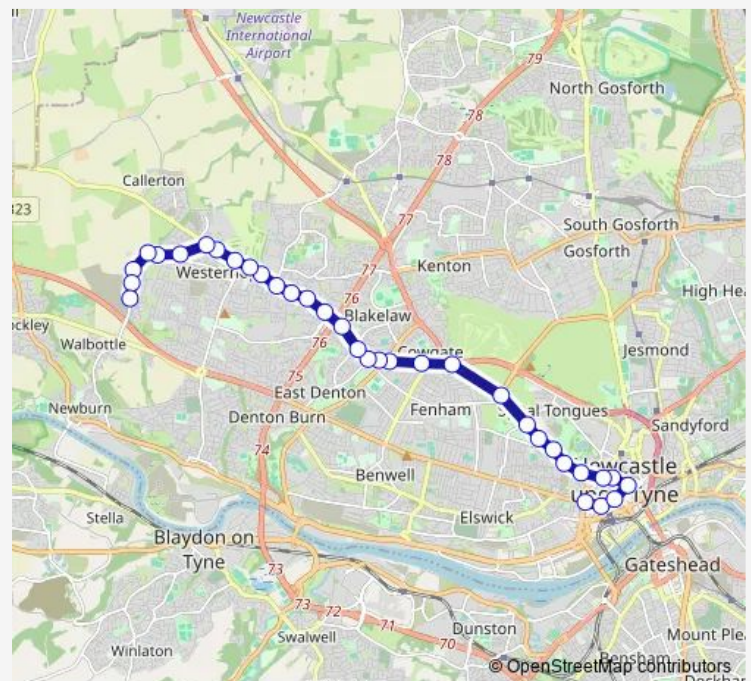

### Route schedule

North Walbottle Rd - Northumberland Gdns — Newcastle Grainger Street

Monday 06:05-23:12

Tuesday 06:05-23:12

Wednesday 06:05-23:12

Thursday 06:05-23:12

Friday 06:05-23:12

Saturday 08:20-23:12

### Route info

Direction: North Walbottle Rd - Northumberland Gdns

Stops: 32

Trip Duration: 0 hour 25 min

Stamfordham Road-Yewvale Road

Stamfordham Way

Ponteland Road - Moorhead

Ponteland Road-Fenham Hall Drive

## Direction

Westgate Rd-Rutherford St — North Walbottle Rd - Northumberland Gdns

34 stops

[Open route schedule](#)

Westgate Rd-Rutherford St

Central Stn Westgate Rd

Newcastle Grainger Street

Monument Market Street

## Route info

Direction: Westgate Rd-Rutherford St

Stops: 34

Trip Duration: 0 hour 31 min

Stamfordham Road-Naworth Drive

Stamfordham Road-Hillhead Road

Stamfordham Road-Jingling Gate

Stamfordham Road-Magenta Crescent