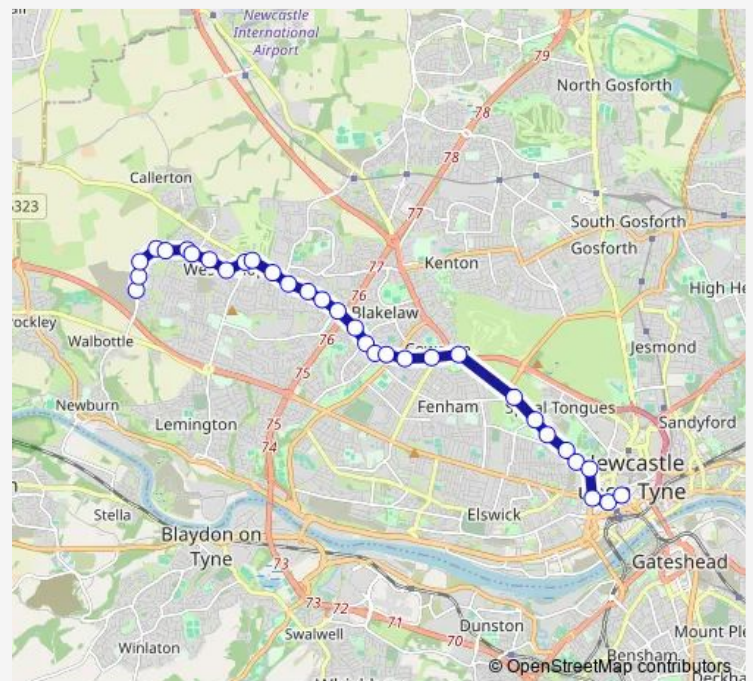

### Route schedule

North Walbottle Rd - Northumberland Gdns — Newcastle Grainger Street

Monday 06:05-23:12

Tuesday 06:05-23:12

Wednesday 06:05-23:12

Thursday 06:05-23:12

Friday 06:05-23:12

Saturday 08:20-23:12

### Route info

Direction: North Walbottle Rd - Northumberland Gdns

Stops: 32

Trip Duration: 0 hour 25 min

71 — Grainger Street - North Walbottle, Chapel House or Newbiggin Hall **BusMaps**

Stamfordham Road-Yewvale Road

## Direction

Westgate Rd-Rutherford St — North Walbottle Rd -  
Northumberland Gdns

34 stops

[Open route schedule](#)

Westgate Rd-Rutherford St

Central Stn Westgate Rd

Newcastle Grainger Street

Monument Market Street

## Route info

Direction: Westgate Rd-Rutherford St

Stops: 34

Trip Duration: 0 hour 31 min

Stamfordham Road-Naworth Drive

Stamfordham Road-Hillhead Road

Stamfordham Road-Jingling Gate

Stamfordham Road-Magenta Crescent