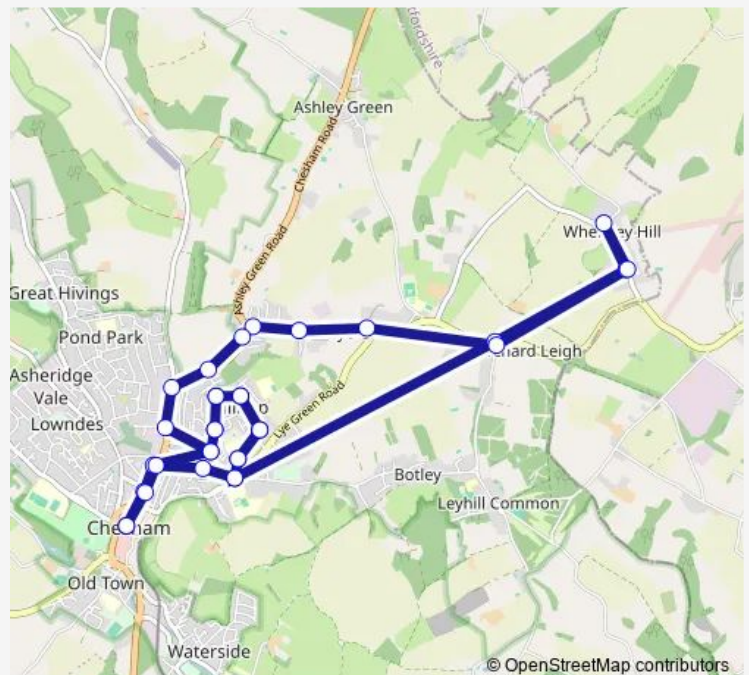

Rushmere Lane

The White Hart PH

Grove Lane

The White Hart PH

Rushmere Lane

The Green

Deer Park Walk

Culverhouse Way

Thursday 09:03-18:20

Friday 09:03-18:20

Saturday 08:13-17:28

Sunday —

Route info

Direction: Broadway

Stops: 33

Trip Duration: 0 hour 34 min

Codmore Cross

Eskdale Avenue

The Jolly Sportsman PH

Police Station

Broadway

71 Bus time schedules and route maps are available in an offline PDF at busmaps.com. Use the busmaps.com website to see live bus times, train schedule or subway schedule, and step-by-step directions for all public transit in Chesham Bois