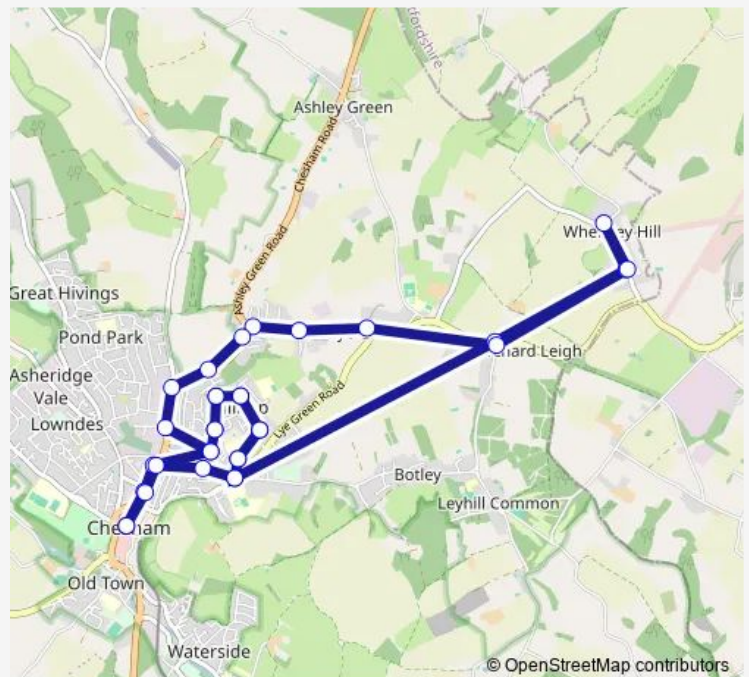

Rushmere Lane

The White Hart PH

Grove Lane

The White Hart PH

Rushmere Lane

The Green

Deer Park Walk

Culverhouse Way

Thursday 09:03-18:20

Friday 09:03-18:20

Saturday 08:13-17:28

Sunday —

Route info

Direction: Broadway

Stops: 33

Trip Duration: 0 hour 34 min

71 — Chesham - Whelpley Hill - Lye Green - Chesham

Berkhampstead Road

Hilltop Allotments

Taylor's Road

Sayward Path

Nalders Road

Hawthorn Way

Manor Way

Codmore Cross

Eskdale Avenue

The Jolly Sportsman PH

Police Station

Broadway

71 Bus time schedules and route maps are available in an offline PDF at busmaps.com. Use the busmaps.com website to see live bus times, train schedule or subway schedule, and step-by-step directions for all public transit in Chesham Bois