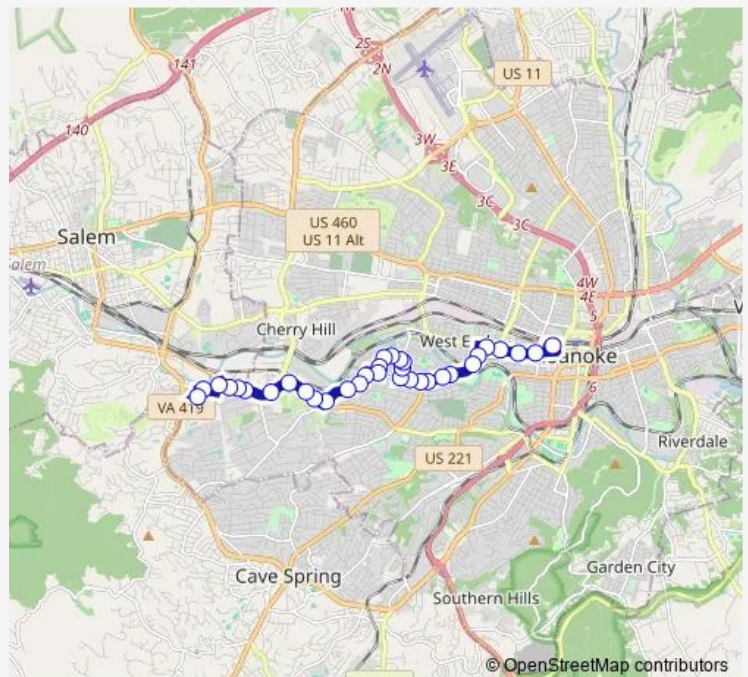

Bus 71 71 - 3rd St Station to Lewis Gale Hospital

[Go to website](#)

Direction

3rd St Station Slip G — Lewis Gale Medical Center

34 stops

[Open route schedule](#)

- 3rd St Station Slip G
- Campbell WB at 5th
- Patterson WB at 7th
- Patterson WB at 10th
- Patterson WB at 12th
- 13th SB at Campbell
- 13th SB at Cleveland
- Memorial WB at Wasena
- Memorial WB at Oxford
- Memorial WB at Winborne
- Memorial WB at Amherst (Virginia Heights Elementary)
- Memorial WB at Brunswick
- Memorial WB at Chesterfield
- Chesterfield NB at Berkley
- Chesterfield NB at Mountain View
- Mountain View WB at Bridge
- Mountain View WB at Byrne
- Mountain View WB at Mountain View Terrace Apartments
- Fauquier SB at Denniston
- Fauquier SB at Memorial
- Edgewood SB at Westover

Route schedule

3rd St Station Slip G — Lewis Gale Medical Center

Monday	06:15-20:15
Tuesday	06:15-20:15
Wednesday	06:15-20:15
Thursday	06:15-20:15
Friday	06:15-20:15
Saturday	06:15-20:15
Sunday	—

Route info

Direction: 3rd St Station Slip G

Stops: 34

Trip Duration: 0 hour 30 min

71 — 71 - 3rd St Station to Lewis Gale Hospital

Edgewood SB at Windsor

Edgewood WB at Malvern

Edgewood WB at Shell Station

Brandon WB at Westland

Brandon WB at Gale (Wendy's)

Keagy SB at Apperson (Mcdonalds)

Braeburn WB at Braeburn (Chateau Riviere Apts)

Lewis Gale Medical Center

71 Bus time schedules and route maps are available in an offline PDF at busmaps.com. Use the busmaps.com website to see live bus times, train schedule or subway schedule, and step-by-step directions for all public transit in Roanoke