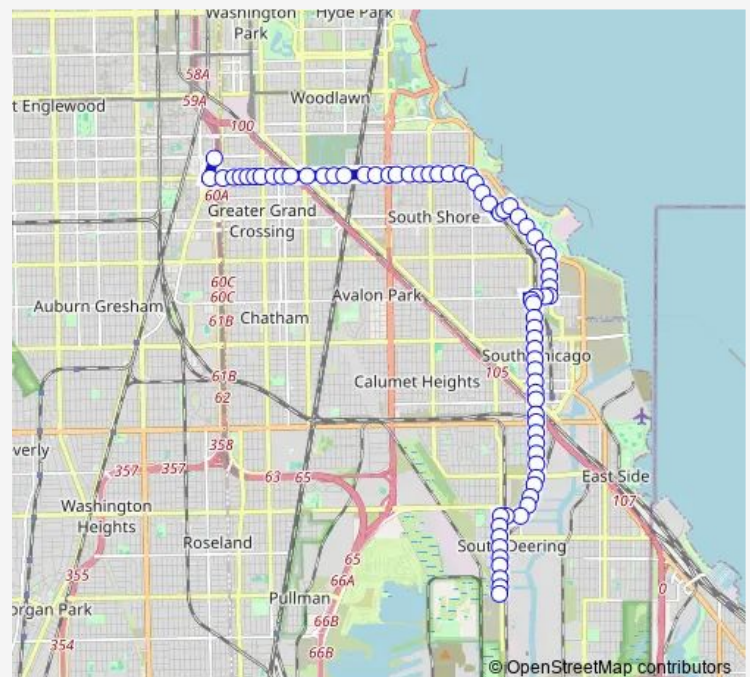

71st Street & East End

71st Street & Constance

71st Street & Euclid

Route schedule

69th Red Line Station — Torrence & 112th Street Terminal

Monday 04:14-23:50

Tuesday 00:10-23:50

Wednesday 00:10-23:50

Thursday 00:10-23:50

Friday 00:10-23:50

Saturday 00:10-23:47

Sunday 00:06-23:49

Route info

Direction: 69th Red Line Station

Stops: 75

Trip Duration: 0 hour 42 min