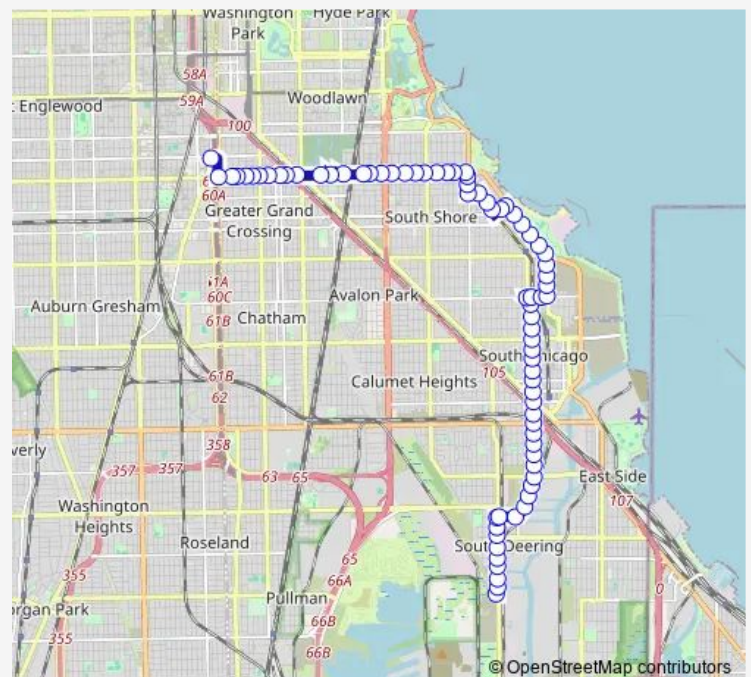

71st Street & East End

71st Street & Constance

71st Street & Euclid

Route schedule

69th Red Line Station — Torrence & 112th Street Terminal

Monday 04:14-23:50

Tuesday 00:10-23:50

Wednesday 00:10-23:50

Thursday 00:10-23:50

Friday 00:10-23:50

Saturday 00:10-23:47

Sunday 00:06-23:49

Route info

Direction: 69th Red Line Station

Stops: 75

Trip Duration: 0 hour 53 min

Exchange & 74th Street

75th Street & Exchange

75th Street & Coles

75th Street & South Shore

S. Shore Drive & 76th Street

S. Shore Drive & 77th Street

S. Shore Drive & 78th Street

S. Shore Drive & Cheltenham