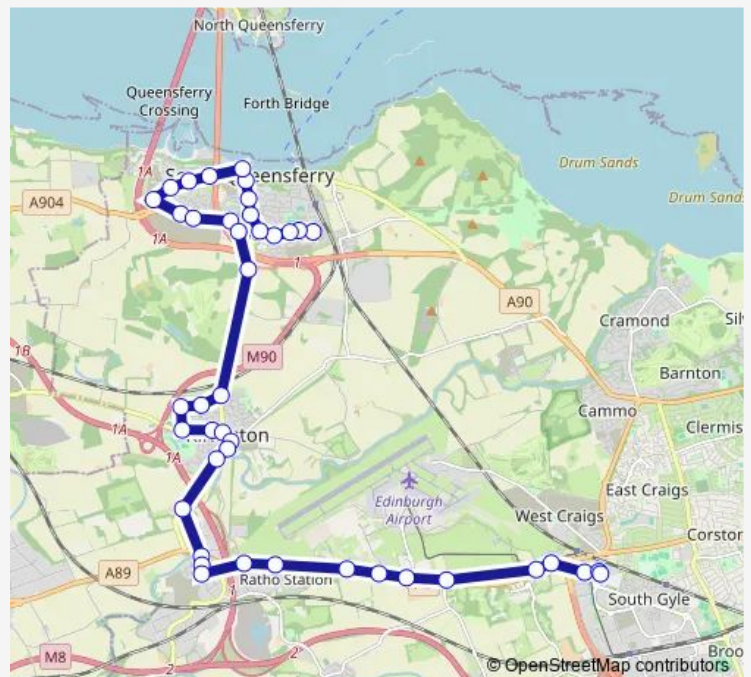

Bus 71

[Go to website](#)

Direction

Scotstoun Terminus — Gyle Centre

42 stops

[Open route schedule](#)

- Scotstoun Terminus
- Sommerville Gardens
- Provost Milne Grove
- Atheling Grove
- Moubray Grove
- Lovers Lane
- Viewforth Place
- The Loan
- Queensferry Police Station
- Walker Drive
- Springfield View
- Springfield Crescent
- Echline Corner
- Echline Park
- Long Crook
- Ferrymuir Retail Park
- Ferrymuir Retail Park
- Dundas Castle
- Eilston Road
- Eilston Loan
- Kirklands Park Street

Route schedule

Scotstoun Terminus — Gyle Centre

Monday	06:42-19:05
Tuesday	06:42-19:05
Wednesday	06:42-19:05
Thursday	06:42-19:05
Friday	06:42-19:05
Saturday	07:50-18:50
Sunday	08:50-18:50

Route info

Direction: Scotstoun Terminus

Stops: 42

Trip Duration: 0 hour 44 min

71

BusMaps

Stirling Road

Manse Road

Station Road

Almondside

Monday 06:53-19:18

Tuesday 06:53-19:18

Wednesday 06:53-19:18

Thursday 06:53-19:18

Friday 06:53-19:18

Saturday 08:03-19:03

Sunday 09:03-19:03

Route info