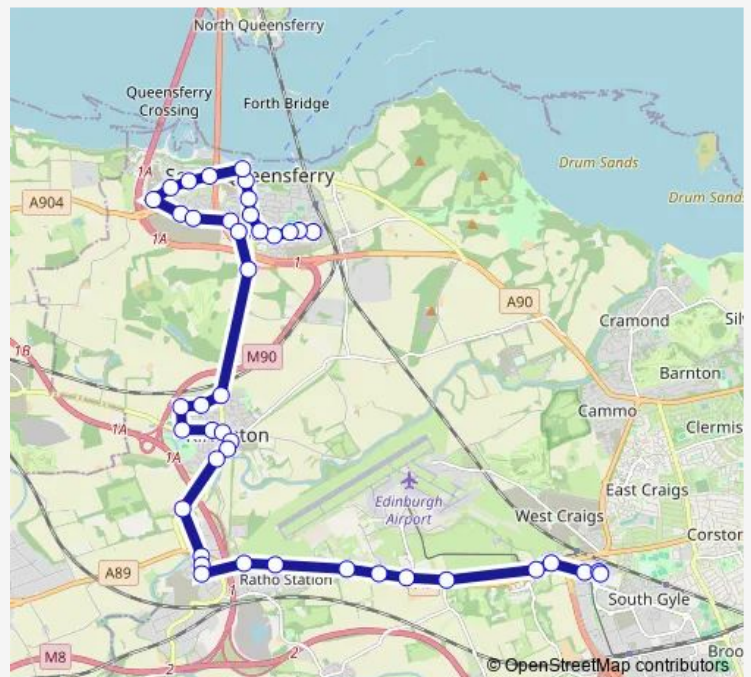

Bus 71

[Go to website](#)

Direction

Scotstoun Terminus — Gyle Centre

42 stops

[Open route schedule](#)

- Scotstoun Terminus
- Sommerville Gardens
- Provost Milne Grove
- Atheling Grove
- Moubray Grove
- Lovers Lane
- Viewforth Place
- The Loan
- Queensferry Police Station
- Walker Drive
- Springfield View
- Springfield Crescent
- Echline Corner
- Echline Park
- Long Crook
- Ferrymuir Retail Park
- Ferrymuir Retail Park
- Dundas Castle
- Eilston Road
- Eilston Loan
- Kirklands Park Street

Route schedule

Scotstoun Terminus — Gyle Centre

Monday	06:42-19:05
Tuesday	06:42-19:05
Wednesday	06:42-19:05
Thursday	06:42-19:05
Friday	06:42-19:05
Saturday	07:50-18:50
Sunday	08:50-18:50

Route info

Direction: Scotstoun Terminus

Stops: 42

Trip Duration: 0 hour 37 min

71

Stirling Road

Manse Road

Station Road

Almondside

Bowling Green Road

Ingliston Road

Airport Junction

Gogarstone Road

Gogarburn A8

Gogar Roundabout

Gyle Roundabout

Gyle Centre

Gyle Centre