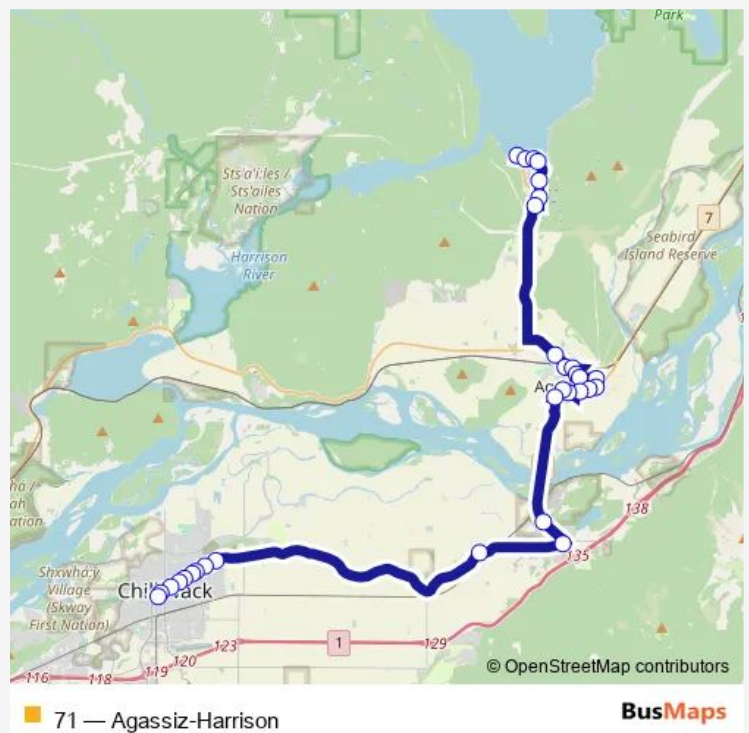

### Route schedule

St Alice St at Esplanade Ave — Downtown Chilliwack Bay B

Monday 06:30-18:25

Tuesday 06:30-18:25

Wednesday 06:30-18:25

Thursday 06:30-18:25

Friday 06:30-22:20

Saturday 09:25-22:35

### Route info

Direction: St Alice St at Esplanade Ave

Stops: 31

Trip Duration: 0 hour 50 min

Yale Rd at Mcgrath Rd

Yale Rd at Carleton St

Yale Rd at Menzies St

Yale Rd at Woodbine St