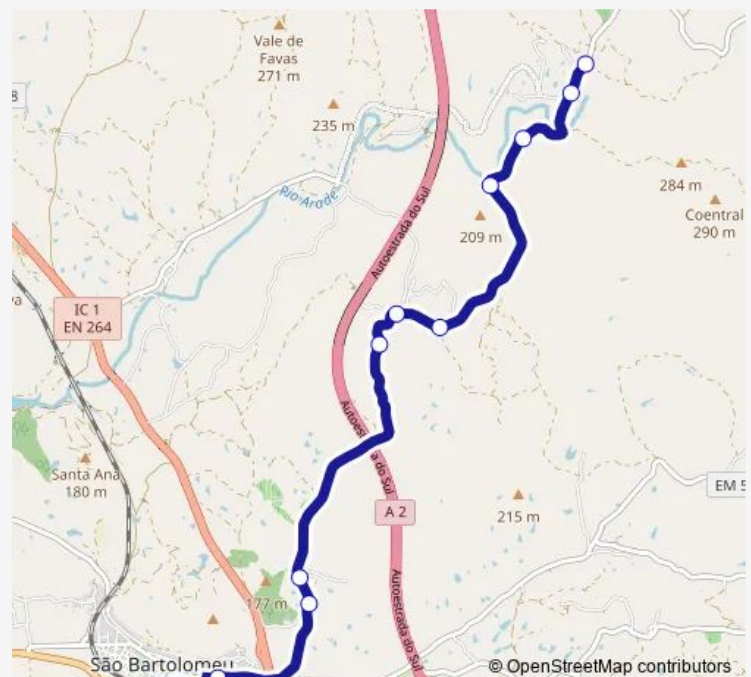

Foz do Ribeiro (Ponte)

Route schedule

SB Messines (Terminal Rodoviário) — Foz do Ribeiro (Ponte)

Monday	07:10-17:30
Tuesday	07:10-17:30
Wednesday	07:10-17:30
Thursday	07:10-17:30
Friday	07:10-17:30
Saturday	—
Sunday	—

Route info

Direction: SB Messines (Terminal Rodoviário)

Stops: 11

Trip Duration: 0 hour 17 min

Direction

Foz do Ribeiro (Ponte) — SB Messines (Terminal Rodoviário)

14 stops

[Open route schedule](#)

Foz do Ribeiro (Ponte)

Foz do Ribeiro (X Lagar)

Foz do Ribeiro / Cerro

Cerro

Vale Figueira (Cerrinho)

Vale Figueira (Ribeiro)

Vale Figueira (X Valinhos)

Campilhos (Casa de Pasto)

Monday 07:30-17:47

Tuesday 07:30-17:47

Wednesday 07:30-17:47

Thursday 07:30-17:47

Friday 07:30-17:47

Saturday —

Sunday —

Route info