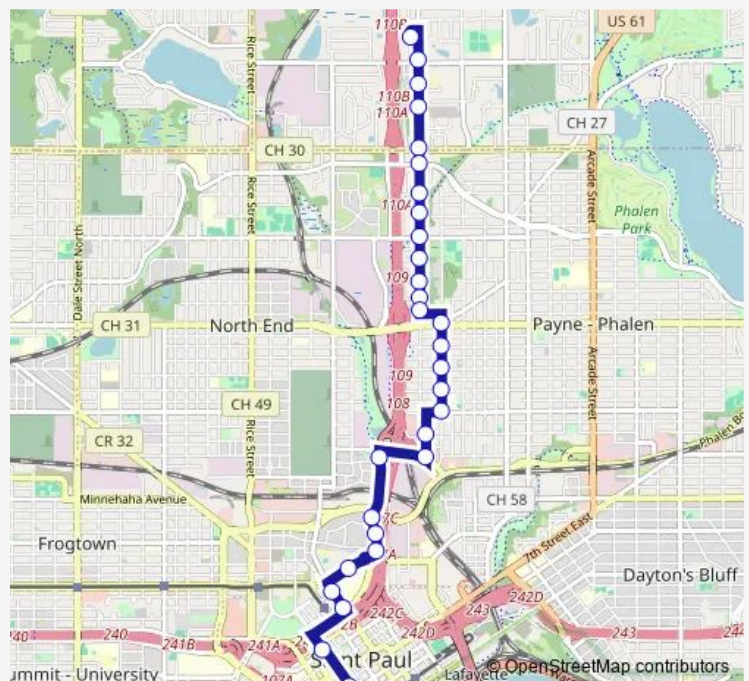

Westminster St & York Ave

Westminster St & Cayuga St W

L'Orient St & Cayuga St

Route schedule

Sloan Pl & Roselawn Ave / Mcmenemy St — Lafayette Rd E & #341 - Front

Monday 13:44-15:14

Tuesday 13:44-15:14

Wednesday 13:44-15:14

Thursday 13:44-15:14

Friday 13:44-15:14

Saturday —

Sunday —

Route info

Direction: Sloan Pl & Roselawn Ave / Mcmenemy St

Stops: 41

Trip Duration: 0 hour 27 min

Cedar St & 5th St

Fillmore Ave E & Robert St

River Park Plaza & Xfinity

Fillmore Ave E & State St

Fillmore Ave E & Lafayette Rd W

Fillmore Ave E & Lafayette Rd E

Fillmore Ave E & Ridder Circle

Fillmore Ave (Bayfield) & Plato Blvd