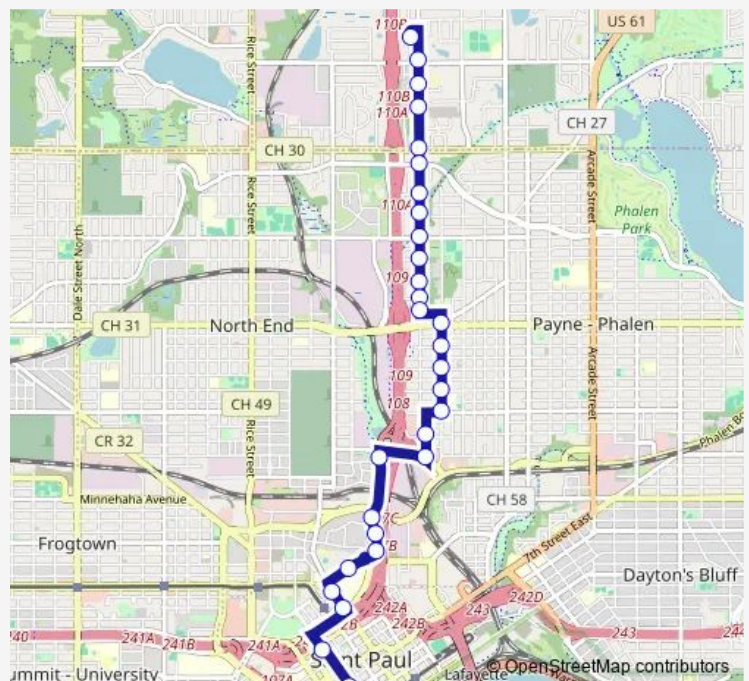

Westminster St & York Ave

Westminster St & Cayuga St W

L'Orient St & Cayuga St

Route schedule

Sloan Pl & Roselawn Ave / McMenemy St — Lafayette Rd E & #341 - Front

Monday 13:45-15:14

Tuesday 13:45-15:14

Wednesday 13:45-15:14

Thursday 13:45-15:14

Friday 13:45-15:14

Saturday —

Sunday —

Route info

Direction: Sloan Pl & Roselawn Ave / McMenemy St

Stops: 41

Trip Duration: 0 hour 28 min

Cedar St & 5th St

Fillmore Ave E & Robert St

River Park Plaza & Xfinity

Fillmore Ave E & State St

Fillmore Ave E & Lafayette Rd W

Fillmore Ave E & Lafayette Rd E

Fillmore Ave E & Ridder Circle

Fillmore Ave (Bayfield) & Plato Blvd