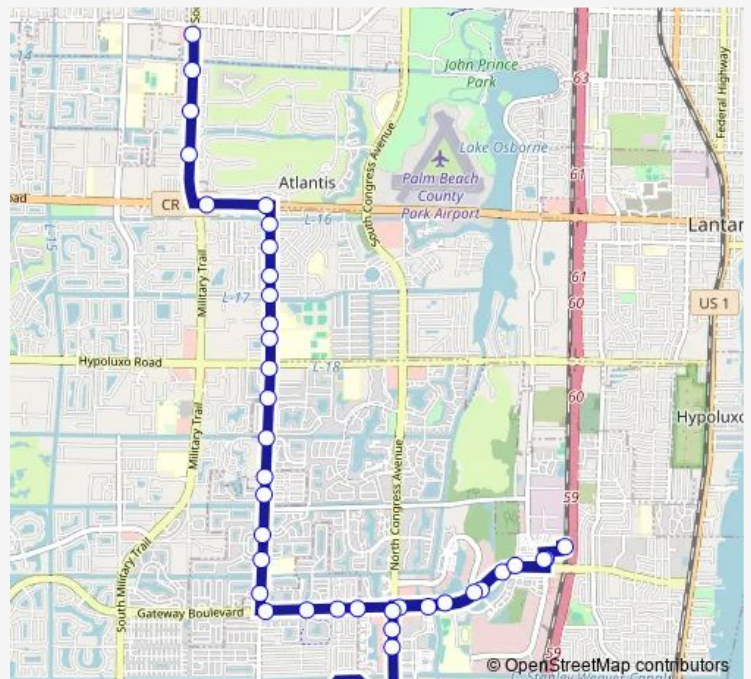

Lawrence RD at Nautica Blvd N

Lawrence RD at Nautica Blvd S

Lawrence RD at Sausalito Dr

Gateway Blvd at Lawrence Rd

Route schedule

Military TRL at Melaleuca Ln — Bbch Mall at W Ent

Monday 06:00-19:01

Tuesday 06:00-19:01

Wednesday 06:00-19:01

Thursday 06:00-19:01

Friday 06:00-19:01

Saturday 07:11-17:11

Sunday —

Route info

Direction: Military TRL at Melaleuca Ln

Stops: 39

Trip Duration: 0 hour 31 min

71 — BYB X-Town via Lawrence

Gateway Blvd at Sandpiper Dr

Gateway Blvd at NW 23rd St

Gateway Blvd at Savannah Lakes Dr

Gateway Blvd at Congress Ave

Gateway Blvd at Renaissance C Blvd

Congress AVE at Gateway Blvd

Congress AVE at LK Catalina Dr

Congress AVE at Catalina SC SE Ent

Congress AVE at Bbch Mall N Ent

Bbch Mall at W Ent

Direction

Bbch Mall at W Ent — Melaleuca LN at Military Trl

42 stops