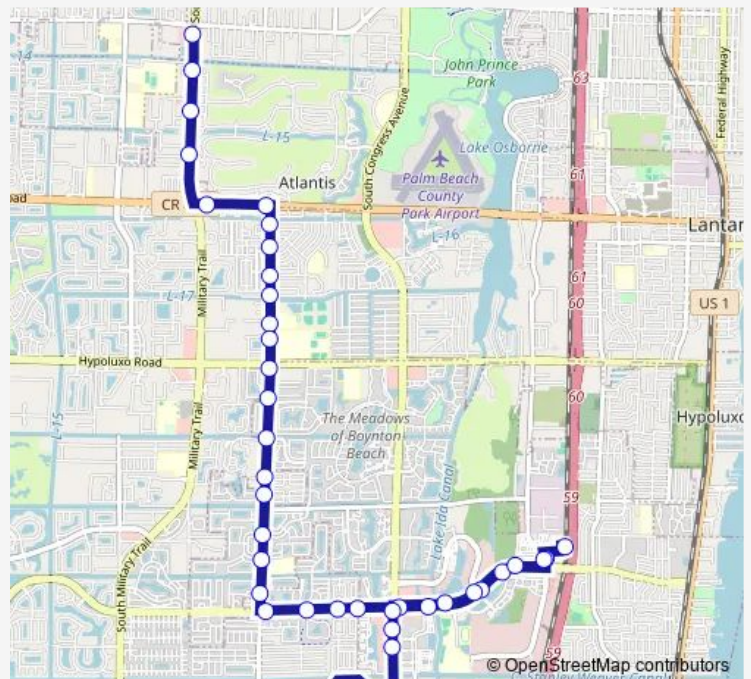

Lawrence RD at Nautica Blvd N

Lawrence RD at Nautica Blvd S

Lawrence RD at Sausalito Dr

Gateway Blvd at Lawrence Rd

Route schedule

Military TRL at Melaleuca Ln — Bbch Mall at W Ent

Monday 06:00-19:01

Tuesday 06:00-19:01

Wednesday 06:00-19:01

Thursday 06:00-19:01

Friday 06:00-19:01

Saturday 07:11-17:11

Sunday —

Route info

Direction: Military TRL at Melaleuca Ln

Stops: 39

Trip Duration: 0 hour 33 min

71 — BYB X-Town via Lawrence

Gateway Blvd at Sandpiper Dr

Gateway Blvd at NW 23rd St

Gateway Blvd at Savannah Lakes Dr

Gateway Blvd at Congress Ave

Gateway Blvd at Renaissance C Blvd

Congress AVE at Gateway Blvd

Congress AVE at LK Catalina Dr

Congress AVE at Catalina SC SE Ent

Congress AVE at Bbch Mall N Ent

Bbch Mall at W Ent

Direction

Bbch Mall at W Ent — Melaleuca LN at Military Trl

42 stops