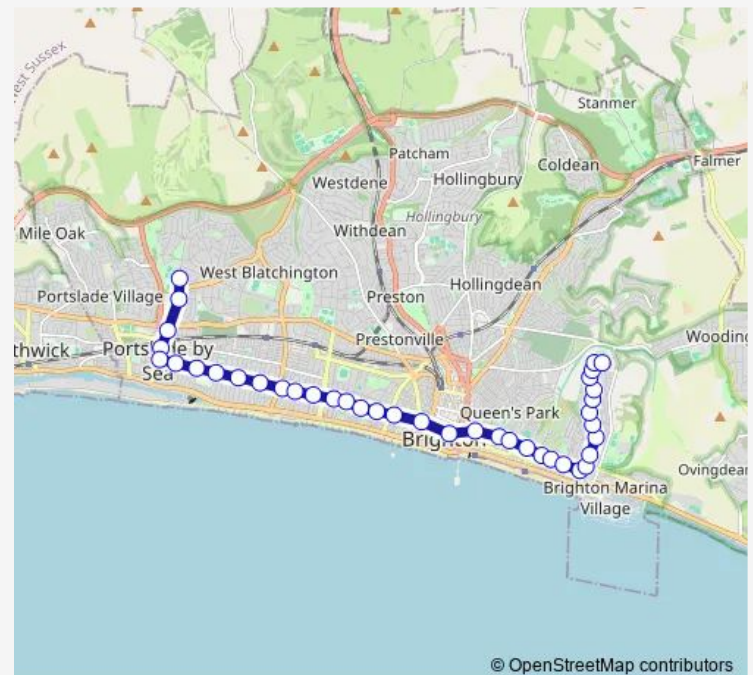

Churchill Square

North Street

Law Courts

Route schedule

Hove Park Lower School — Swanborough Drive

Monday 15:15

Tuesday 15:15

Wednesday 15:15

Thursday 15:15

Friday 15:15

Saturday —

Sunday —

Route info

Direction: Hove Park Lower School

Stops: 39

Trip Duration: 1 hour 2 min

Friday 07:21

Saturday —

Sunday —

Route info

Direction: Swanborough Drive

Stops: 49

Trip Duration: 0 hour 57 min

Brunswick Place

Brittany Court

St Keyna Avenue North

Boundary Road

Portslade Railway Station

Carlton Terrace

Martin Road

Hove Park Lower School

Towns Corner Shops