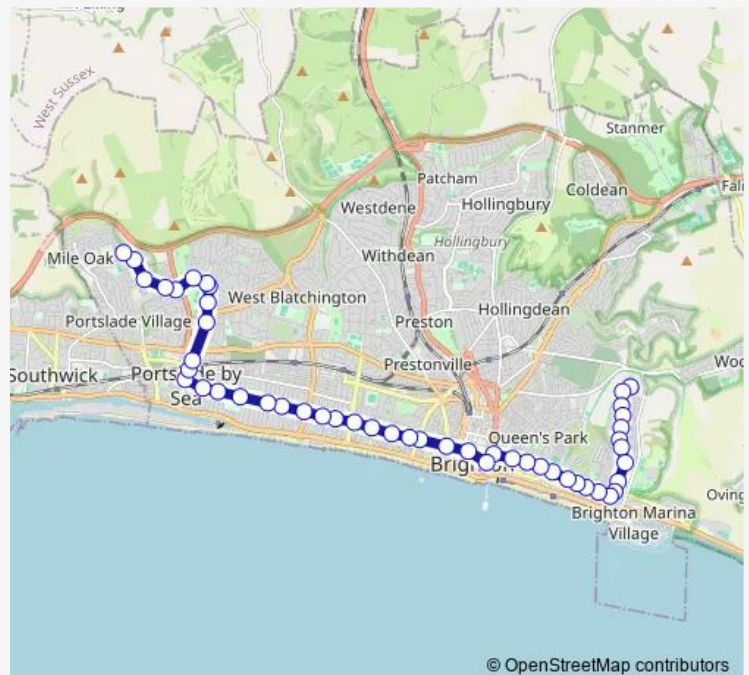

Churchill Square

North Street

Law Courts

Route schedule

Hove Park Lower School — Swanborough Drive

Monday 15:15

Tuesday 15:15

Wednesday 15:15

Thursday 15:15

Friday 15:15

Saturday —

Sunday —

Route info

Direction: Hove Park Lower School

Stops: 39

Trip Duration: 1 hour 2 min

Portslade Railway Station

Carlton Terrace

Martin Road

Hove Park Lower School

Towns Corner Shops

Towns Corner

Hangleton Valley Drive south

Dean Gardens