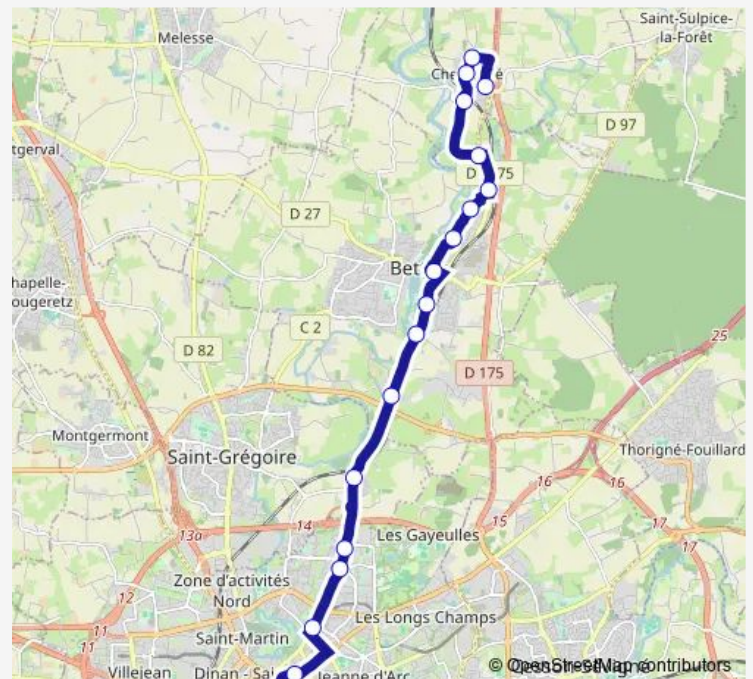

### Route schedule

Pommiers — Place Hoche

Monday 06:35-19:15

Tuesday 06:35-19:15

Wednesday 06:35-19:15

Thursday 06:35-19:15

Friday 06:35-19:15

Saturday —

### Route info

Direction: Pommiers

Stops: 18

Trip Duration: 0 hour 36 min

71 — Chevaigné (Pommiers) <> Rennes (Place Hoche)