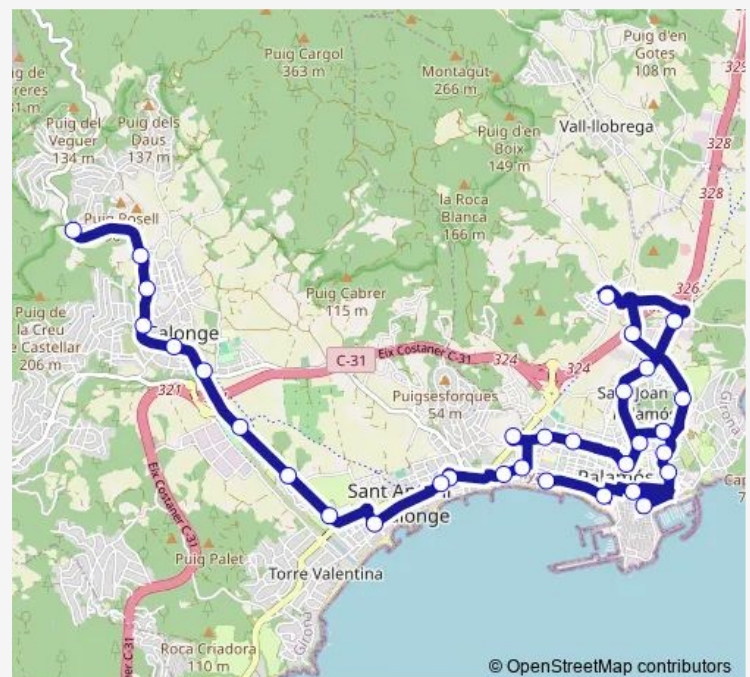

Thursday 08:05-18:10

Friday 08:05-18:10

Saturday 08:05-18:10

Sunday —

Route info

Direction: Palamos, Passeig DEL MAR (Rosello)

Stops: 32

Trip Duration: 0 hour 45 min