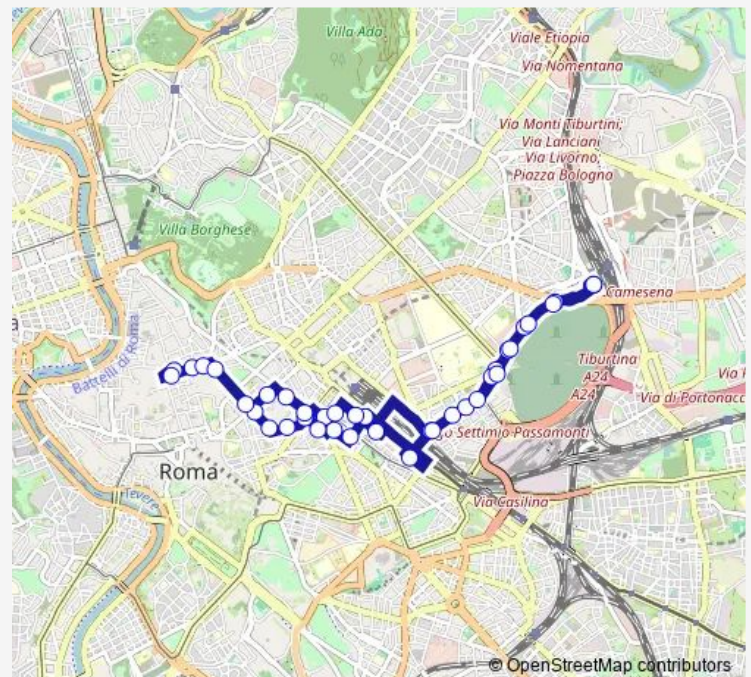

### Route schedule

STAZ.NE TIBURTINA (MB) — STAZ.NE TIBURTINA (MB)

Monday 05:30-24:00

Tuesday 05:30-24:00

Wednesday 05:30-24:00

Thursday 05:30-24:00

Friday 05:30-24:00

Saturday 05:30-24:00

Sunday 05:55-24:00

### Route info

Direction: STAZ.NE TIBURTINA (MB)

Stops: 38

Trip Duration: 0 hour 58 min

Milano/Nazionale

Nazionale/Quattro Fontane

Viminale

Esquilino/Cavour