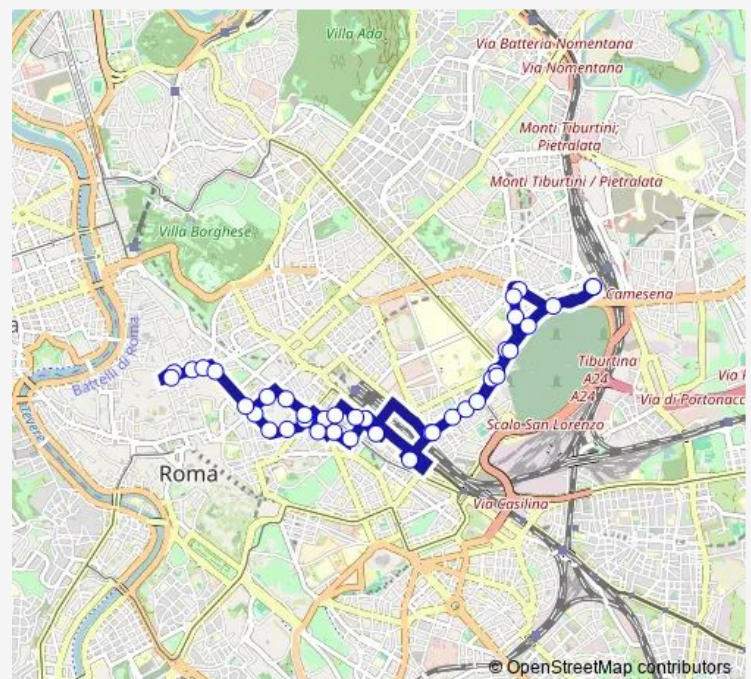

### Route schedule

Staz.Ne Tiburtina (Mb) — Staz.Ne Tiburtina (Mb)

Monday 05:30-24:00

Tuesday 05:30-24:00

Wednesday 05:30-24:00

Thursday 05:30-24:00

Friday 05:30-24:00

Saturday 05:30-24:00

Sunday 05:55-24:00

### Route info

Direction: Staz.Ne Tiburtina (Mb)

Stops: 38

Trip Duration: 0 hour 42 min

71

BusMaps

Milano/Nazionale

Nazionale/Quattro Fontane