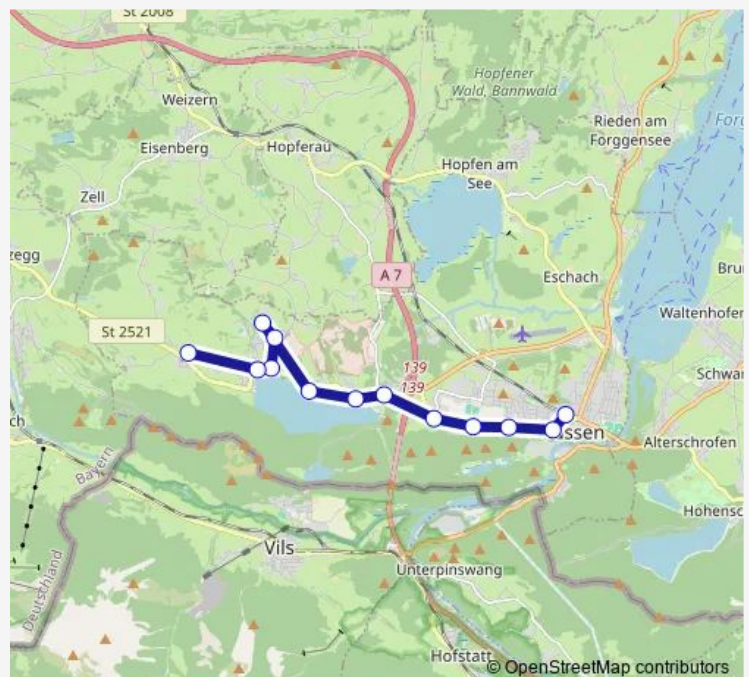

### Route schedule

Füssen Bahnhof — Wiedmar

Monday 14:05

Tuesday 14:05

Wednesday —

Thursday 14:05

Friday 14:05

Saturday —

### Route info

Direction: Füssen Bahnhof

Stops: 13

Trip Duration: 0 hour 16 min