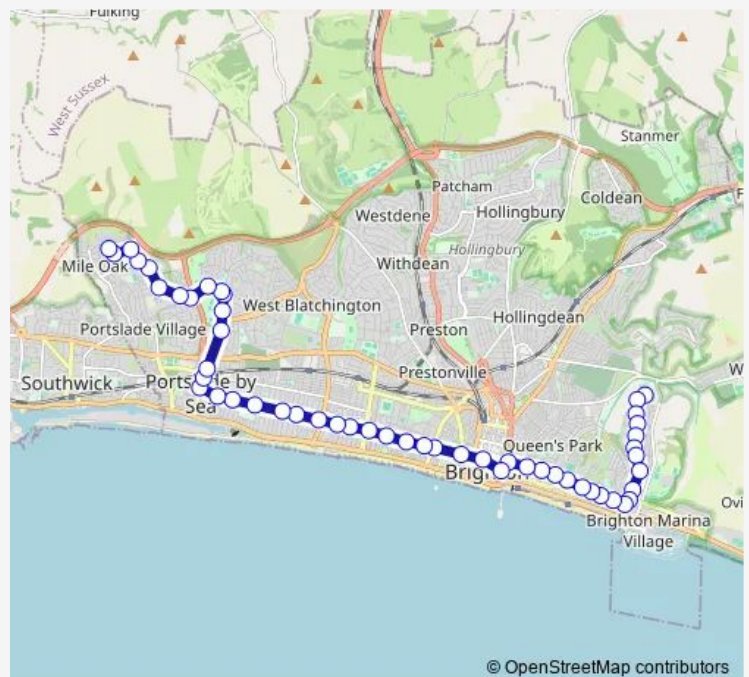

Bus 71 Hove Park - Brighton - Whitehawk

[Go to website](#)

Direction

Swanborough Drive — Graham Avenue Shops

52 stops

[Open route schedule](#)

- Swanborough Drive
- Haybourne Road
- Coolham Drive
- St Cuthmans Church
- Pitldown Road
- Community Hub
- St David's Hall
- Findon Road
- Bus Garage
- Arundel Road
- Lidl Superstore
- Sussex Square
- St Mary's Hall
- Chesham Street
- County Hospital
- College Place
- Upper Bedford Street
- Park Street
- Devonshire Place
- Law Courts
- Old Steine

Route schedule

Swanborough Drive — Graham Avenue Shops

Monday	07:21
Tuesday	07:21
Wednesday	07:21
Thursday	07:21
Friday	07:21
Saturday	—
Sunday	—

Route info

Direction: Swanborough Drive

Stops: 52

Trip Duration: 0 hour 57 min

Town Hall

George Street South

Hove Street

Westbourne Villas North

Richardson Road

Wish Road North

Brittany Court

St Keyna Avenue North

Boundary Road

Portslade Railway Station

Carlton Terrace

Martin Road

Hove Park Lower School

Towns Corner Shops

Towns Corner

Hangleton Valley Drive south