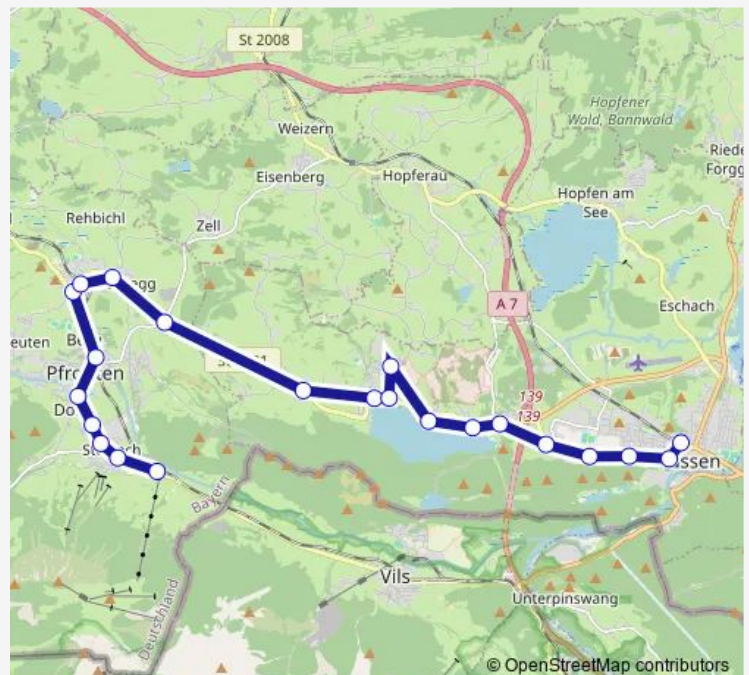

Thursday 06:53

Friday 06:53

Saturday —

Sunday —

Route info

Direction: Pfr.-Röfleuten, Im Lus

Stops: 15

Trip Duration: 0 hour 28 min

Direction

Pfr.-Steinach, Breitenbergbahn — Füssen

21 stops

[Open route schedule](#)

Pfr.-Steinach, Breitenbergbahn

Pfronten-Steinach, Kirche

Pfronten-Steinach, Fa. Maho

Pfronten-Ösch, Kapelle