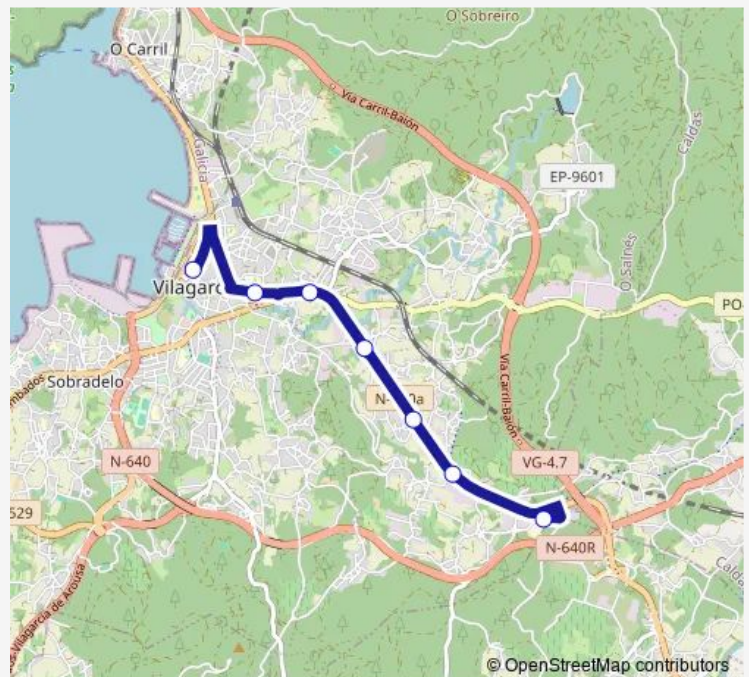

### Direction

Hospital do Salnés — Cavadelo

7 stops

[Open route schedule](#)

Hospital do Salnés

Rubiáns

Sentin

Cementerio

### Route schedule

Hospital do Salnés — Cavadelo

Monday 08:15-14:00

Tuesday 08:15-14:00

Wednesday 08:15-14:00

Thursday —

Friday 08:15-14:00

Saturday —

### Route info

Direction: Hospital do Salnés

Stops: 7

Trip Duration: 0 hour 11 min

■ XG814009 — Cavadelo-Hospital Salnes

**Direction**

Cavadelo — Hospital do Salnés

7 stops

**Route schedule**

Cavadelo — Hospital do Salnés

Monday	07:45-13:30
Tuesday	07:45-13:30
Wednesday	07:45-13:30
Thursday	—
Friday	07:45-13:30
Saturday	—
Sunday	—

**Route info**

Direction: Cavadelo

Stops: 7

Trip Duration: 0 hour 11 min