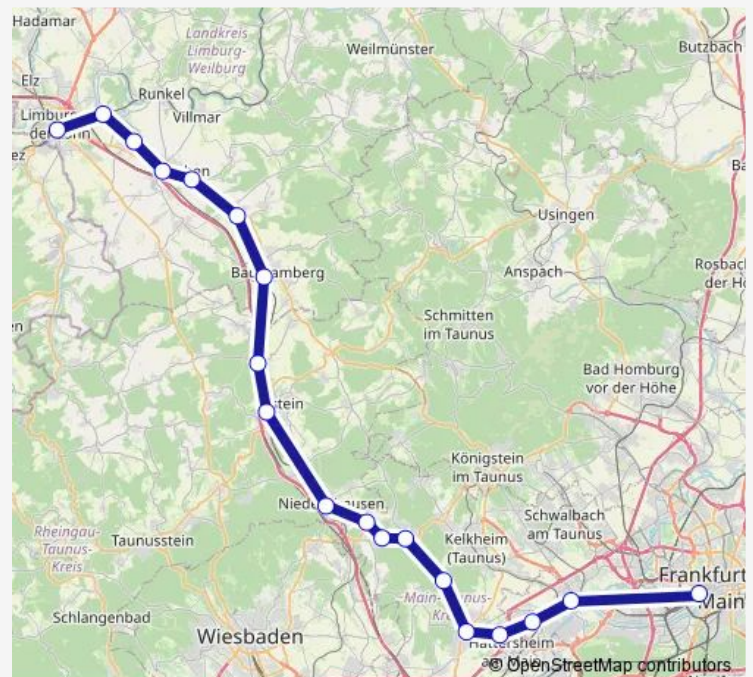

### Route info

Direction: Limburg (Lahn) Bahnhof

Stops: 20

Trip Duration: 1 hour 20 min

Rb22