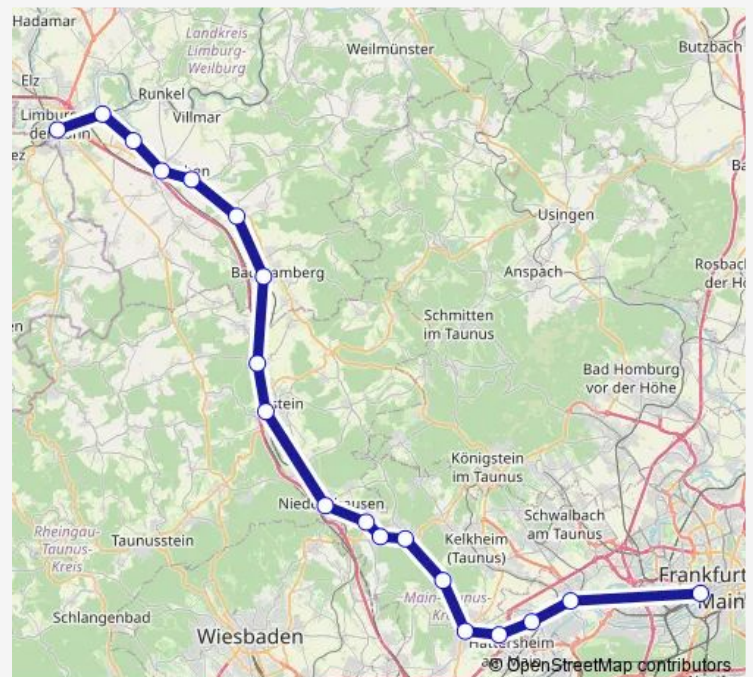

Limburg (Lahn) Bahnhof

### Route schedule

Frankfurt (Main) Hauptbahnhof — Limburg (Lahn) Bahnhof

Monday —

Tuesday —

Wednesday —

Thursday —

Friday —

Saturday 06:11

### Route info

Direction: Frankfurt (Main) Hauptbahnhof

Stops: 13

Trip Duration: 1 hour 32 min

**Direction**

Frankfurt (Main) Hauptbahnhof — Limburg (Lahn) Bahnhof

13 stops

[Open route schedule](#)