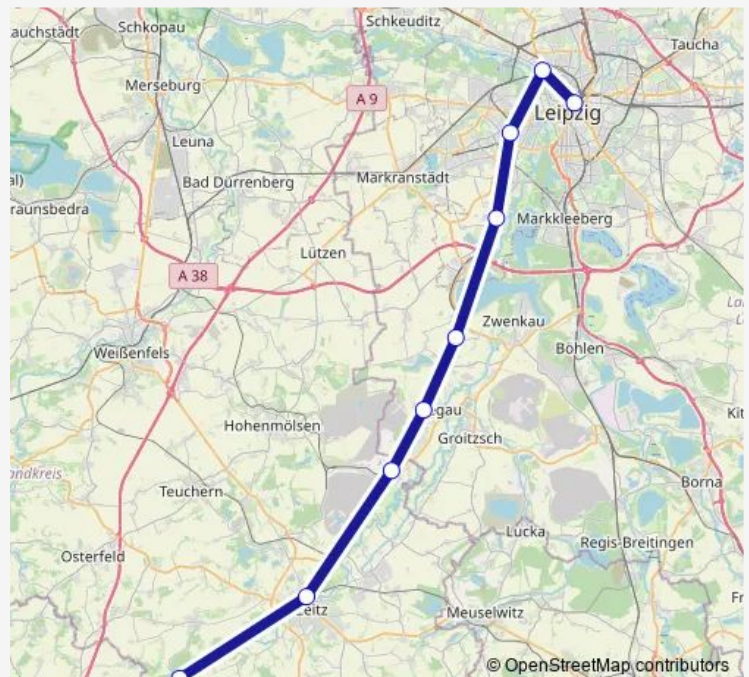

Rail Rb22 DPN Rb22

[Go to website](#)

Direction

Leipzig Hbf — Wetterzeube

9 stops

[Open route schedule](#)

Leipzig Hbf

Leipzig-Möckern

Leipzig-Plagwitz

Leipzig-Knauthain

Zwenkau-Großdalzig

Pegau

Profen

Zeitz

Wetterzeube

Route schedule

Route info

Direction: Leipzig Hbf

Stops: 9

Trip Duration: 0 hour 52 min

Rb22 — DPN Rb22

Direction

Leipzig-Plagwitz — Wetterzeube

8 stops

Saturday 21:03

Sunday 21:03

Route info

Direction: Leipzig-Plagwitz

Stops: 8

Trip Duration: 0 hour 36 min

Direction

undefined — undefined