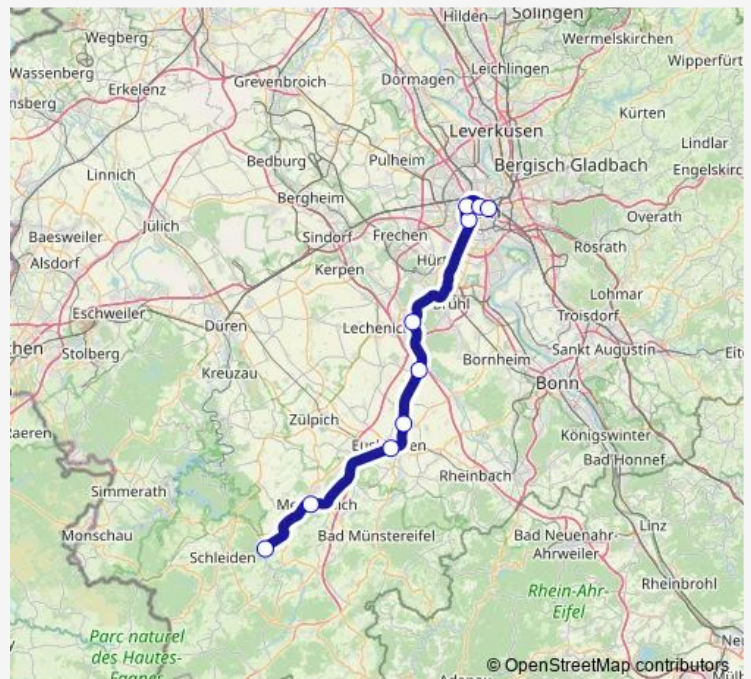

Direction

Kall Bf — Köln Messe/Deutz Bf

10 stops

[Open route schedule](#)

- Kall Bf
- Mechernich Bf
- Euskirchen Bf
- Euskirchen Großbüllesheim Bf
- Weilerswist Bf
- Erfstadt Bf
- Köln Süd Bf
- Köln West Bf
- Köln Hbf
- Köln Messe/Deutz Bf

Route schedule

Kall Bf — Köln Messe/Deutz Bf

Monday	07:42-12:42
Tuesday	07:42-12:42
Wednesday	07:42-12:42
Thursday	07:42-12:42
Friday	07:42-12:42
Saturday	07:42-12:42
Sunday	07:42-12:42

Route info

Direction: Kall Bf

Stops: 10

Trip Duration: 1 hour 3 min

RB22 Rail time schedules and route maps are available in an offline PDF at busmaps.com. Use the busmaps.com website to see live bus times, train schedule or subway schedule, and step-by-step directions for all public transit in Koeln