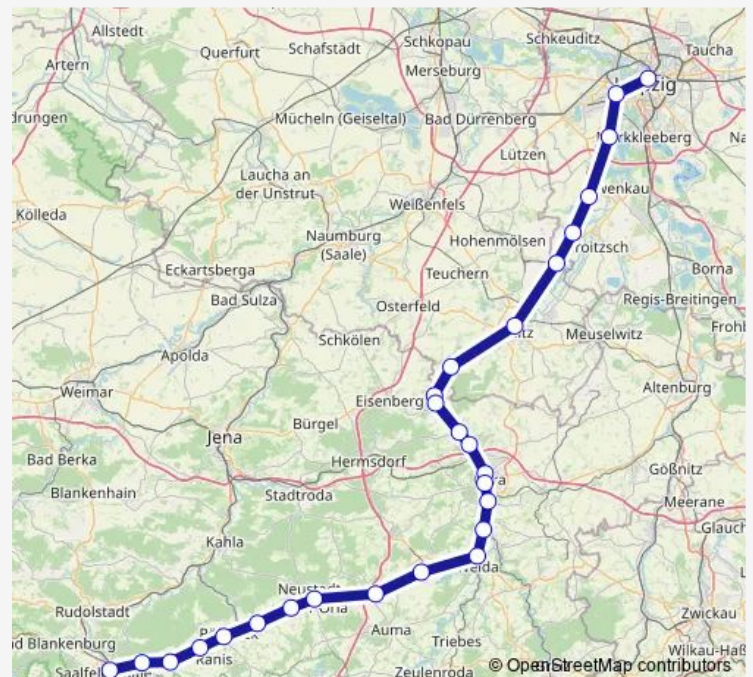

### Route schedule

Leipzig-Plagwitz — Crossen an der Elster

Monday —

Tuesday —

Wednesday 23:41

Thursday 23:41

Friday 23:41

Saturday 23:41

### Route info

Direction: Leipzig-Plagwitz

Stops: 9

Trip Duration: 0 hour 44 min

Rb22