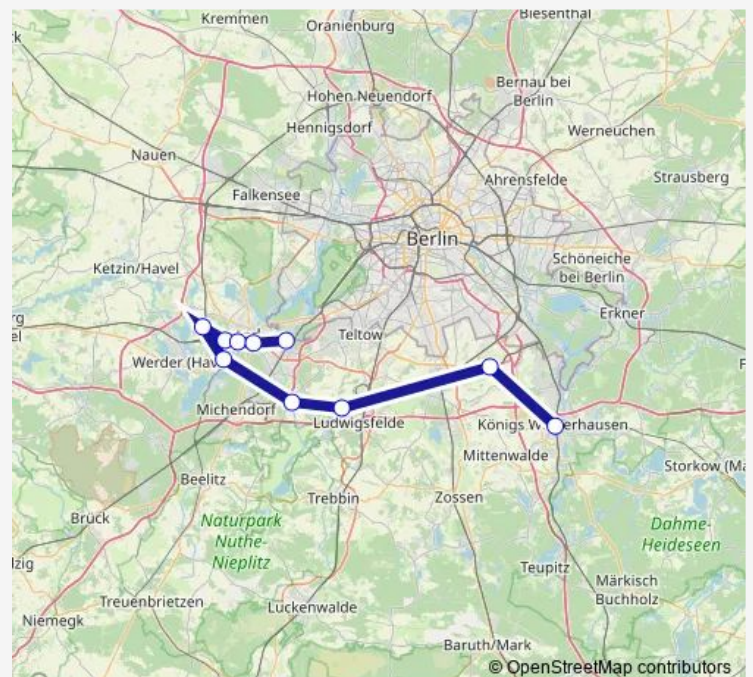

Rail RB22

[Go to website](#)

Direction

Potsdam Hbf — S Königs Wusterhausen Bhf

9 stops

[Open route schedule](#)

Potsdam Hbf

Potsdam Charlottenhof

Potsdam Park Sanssouci

Golm

Potsdam Pirschheide

Saarmund

Ludwigsfelde-Struveshof

Flughafen Ber

S Königs Wusterhausen Bhf

Route schedule

Potsdam Hbf — S Königs Wusterhausen Bhf

Monday —

Tuesday —

Wednesday —

Thursday —

Friday —

Saturday 05:48

Sunday 05:48

Route info

Direction: Potsdam Hbf

Stops: 9

Trip Duration: 1 hour 3 min

■ RB22

BusMaps

Direction

Potsdam Hbf — Königs Wusterhausen