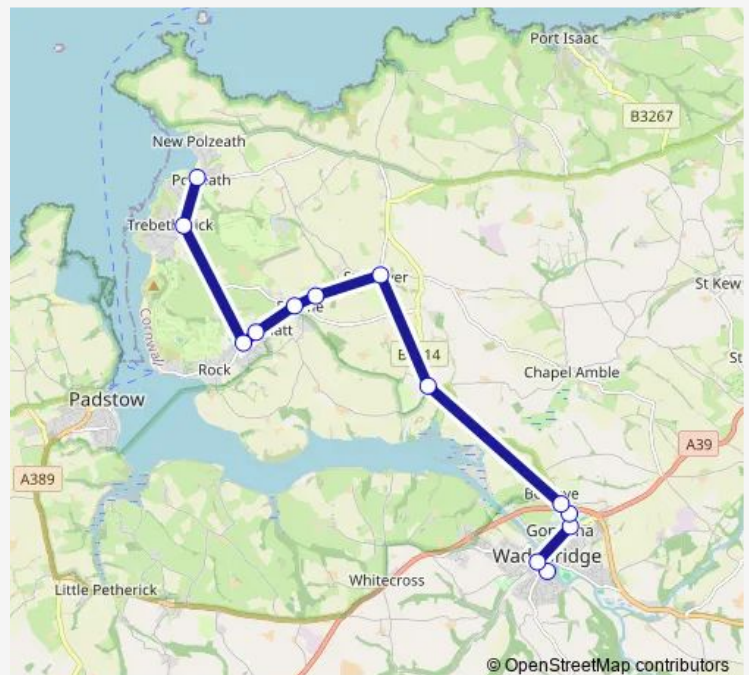

Bus 950P Polzeath - Wadebridge

[Go to website](#)

Direction

Wadebridge Bus Station — Beach

13 stops

[Open route schedule](#)

Wadebridge Bus Station

The Platt

Clock Garage

The Mowhay

Beach

Route schedule

Wadebridge Bus Station — Beach

Monday 17:42

Tuesday 17:42

Wednesday 17:42

Thursday 17:42

Friday 17:42

Saturday —

Sunday —

Route info

Direction: Wadebridge Bus Station

Stops: 13

Trip Duration: 0 hour 31 min

■ 950P — Polzeath - Wadebridge

Direction

Beach — Wadebridge Bus Station

13 stops

[Open route schedule](#)

Beach

The Mowhay Cafe

Clock Garage