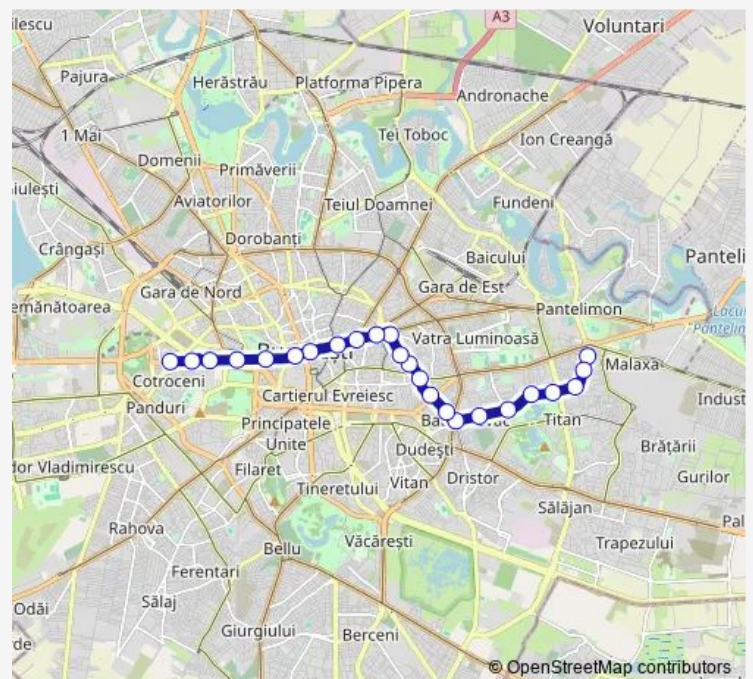

Universitate

Gradina Cismigiu

Piata Mihail Kogalniceanu

Route schedule

Bd. Basarabia — Facultatea de Medicina

Monday 05:00-22:45

Tuesday 05:00-22:45

Wednesday 05:00-22:45

Thursday 05:00-22:45

Friday 05:00-22:45

Saturday 05:00-22:45

Sunday 05:00-22:45

Route info

Direction: Bd. Basarabia

Stops: 24

Trip Duration: 0 hour 34 min

Facultatea de Drept

Piata Operei

Facultatea de Medicina

Direction

Facultatea de Medicina — Bd. Basarabia

27 stops

[Open route schedule](#)

Facultatea de Medicina