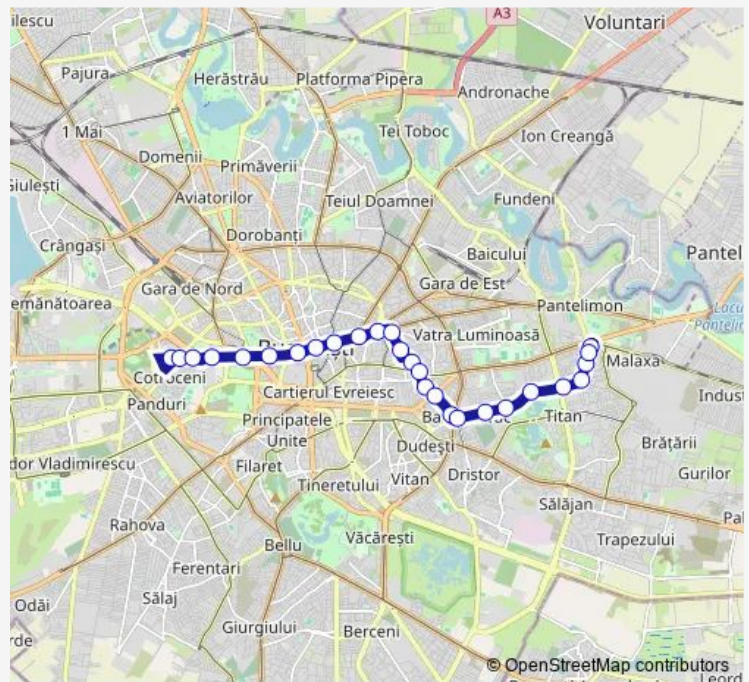

Universitate

Gradina Cismigiu

Piata Mihail Kogalniceanu

Route schedule

Bd. Basarabia — Facultatea de Medicina

Monday 05:00-22:45

Tuesday 05:00-22:45

Wednesday 05:00-22:45

Thursday 05:00-22:45

Friday 05:00-22:45

Saturday 05:00-22:45

Sunday 05:00-22:45

Route info

Direction: Bd. Basarabia

Stops: 24

Trip Duration: 0 hour 35 min

70

BusMaps

Facultatea de Drept

Piata Operei

Facultatea de Medicina

Direction

Facultatea de Medicina — Bd. Basarabia

27 stops

Friday 05:37-23:23

Saturday 05:37-23:23

Sunday 05:37-23:23

Route info

Direction: Facultatea de Medicina

Stops: 27

Trip Duration: 0 hour 47 min

Bd. Basarabia