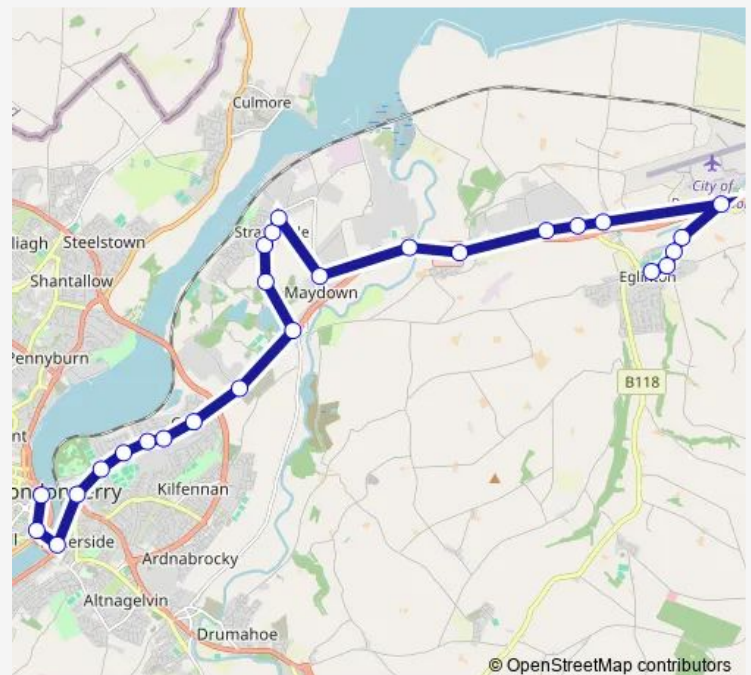

Campsie Industrial Estate

Industrial Estate

Station Road

Route schedule

Peace Park — Main Street

Monday —

Tuesday —

Wednesday —

Thursday —

Friday 22:30

Saturday 22:00

Sunday —

Route info

Direction: Peace Park

Stops: 26

Trip Duration: 0 hour 29 min

145n — Eglinton - Strathfoyle - Foyle Street Buscentre

Longfield Clooney Road

Ballygudden Road

St Canices Park

Eglinton Health Centre

Main Street

Direction

Main Street — Peace Park