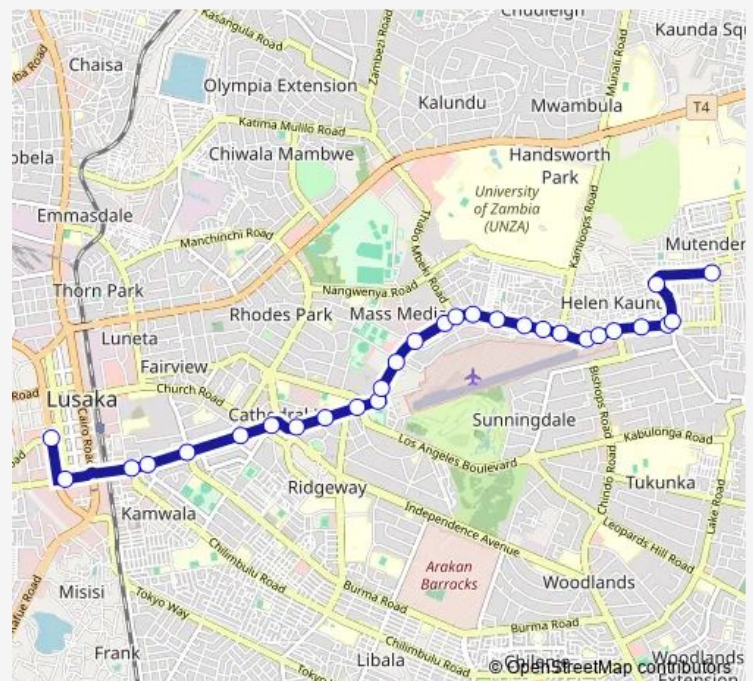

Rubis - Kalingalinga

Lukundo Medical Centre

Shoprite Kalingalinga

Route schedule

City Market - Katondo Rd — Mutendere Station (west)

Monday 08:00-15:00

Tuesday 08:00-15:00

Wednesday 08:00-15:00

Thursday 08:00-15:00

Friday 08:00-15:00

Saturday 08:00-15:00

Sunday 08:00-15:00

Route info

Direction: City Market - Katondo Rd

Stops: 29

Trip Duration: 0 hour 39 min

■ Minibus — City Market - Mutendere

Ndeke Mall

Kalingalinga Police Post

Petroda Filling Station

Harvest Health Medical Centre

Rubis Energy on Alick Nkhata Rd

Rubis Energy

First bus stop

Mutendere Station (west)

Direction

Mutendere Station (west) — City Market - Katondo Rd

29 stops

[Open route schedule](#)

Mutendere Station (west)

First bus stop

Rubis Energy