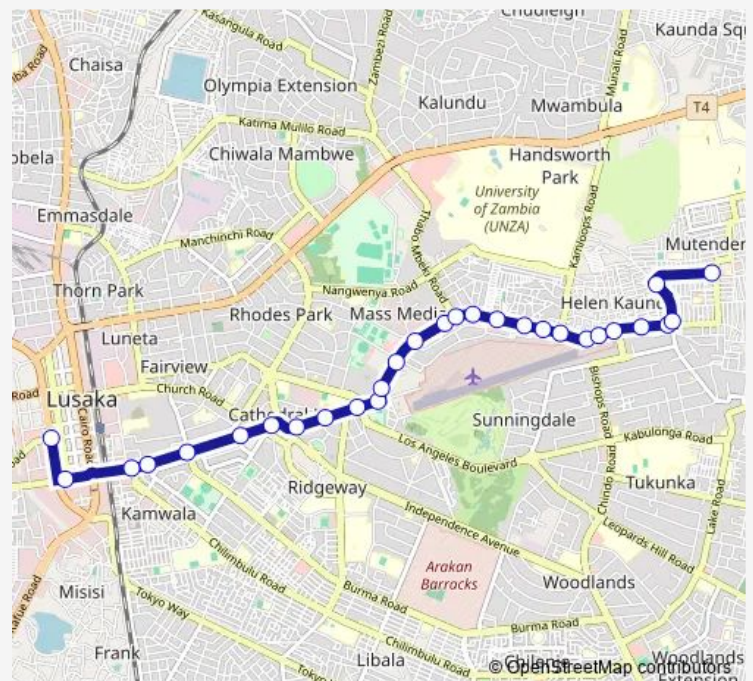

Rubis - Kalingalinga

Lukundo Medical Centre

Shoprite Kalingalinga

Route schedule

City Market - Katondo Rd — Mutendere Station (west)

Monday 08:00-15:00

Tuesday 08:00-15:00

Wednesday 08:00-15:00

Thursday 08:00-15:00

Friday 08:00-15:00

Saturday 08:00-15:00

Sunday 08:00-15:00

Route info

Direction: City Market - Katondo Rd

Stops: 29

Trip Duration: 0 hour 35 min

■ Minibus — City Market - Mutendere

Ndeke Mall

Kalingalinga Police Post

Petroda Filling Station

Harvest Health Medical Centre

Rubis Energy on Alick Nkhata Rd

Rubis Energy

First bus stop

Mutendere Station (west)

Direction

Mutendere Station (west) — City Market - Katondo Rd

29 stops

[Open route schedule](#)

Mutendere Station (west)

First bus stop

Rubis Energy